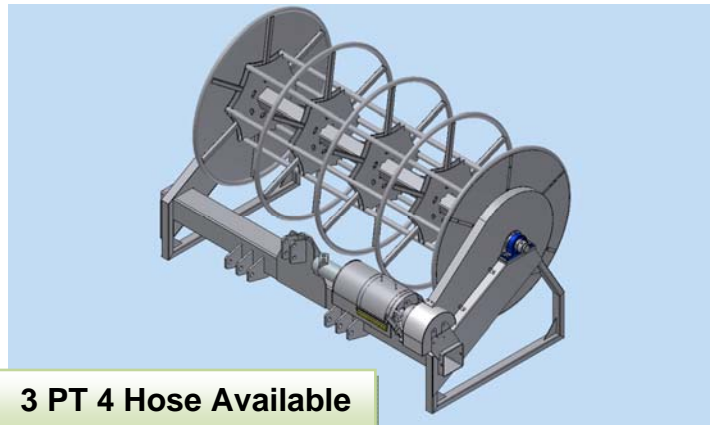

Husky Farm Equipment Limited

7440 Wellington Rd. 17, R. R. # 2,

Alma, Ontario Canada N0B 1A0

www.huskyfarm.ca

Phone (519) 846 - 5329 Fax (519) 846 - 9378

1-800-349-1122