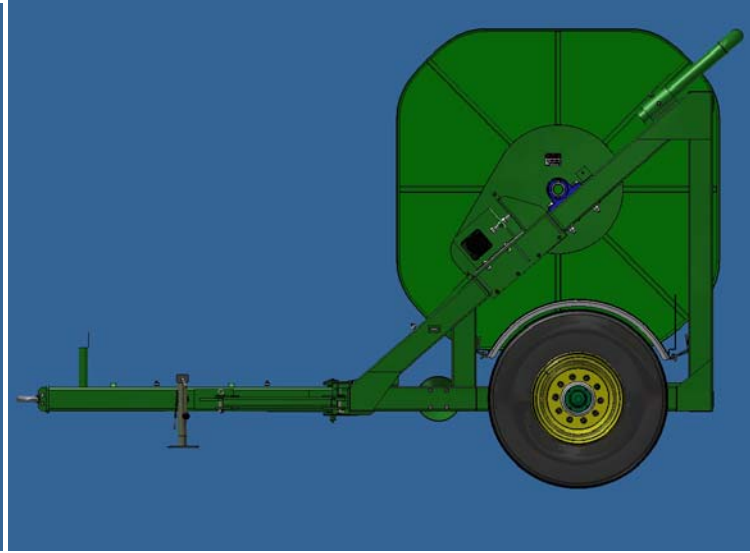

EURO HOSE REEL

COMMITTED TO QUALITY YOU CAN DEPEND ON!

10 Hose Open Reel

Soft Hose Reel

Boxed Tubing Frame

Hydraulic Hose Holders

Mesh Trays

Jack

Fenders Single Axle

16 x 22.5 Tires

86" Reel

Hydraulic Drive

Heavy Duty Motor

Tongue Pivots Hydraulically For Hose Roll Up

Packs In Container For Easy Transport

Husky Farm Equipment Limited

7 Hose & 8 Hose Open Reel

Soft Hose Reel

Boxed Tubing Frame

Single Axle, Walking Tandem Optional

18 x 22.5 Tires or Tandem 1200 x 15

Tongue Pivots Hydraulically To Align Hose
(Mounts solid for Open Drum)

Hydraulic Drive

Free wheeling

86" Reel

7 Hose Divided 8 Hose Open With Hose Guide

2 Tool Boxes 12 x 18 x 48"

Husky Farm Equipment Limited

7440 Wellington Rd. 17, R. R. # 2,

Alma, Ontario Canada N0B 1A0

www.huskyfarm.ca