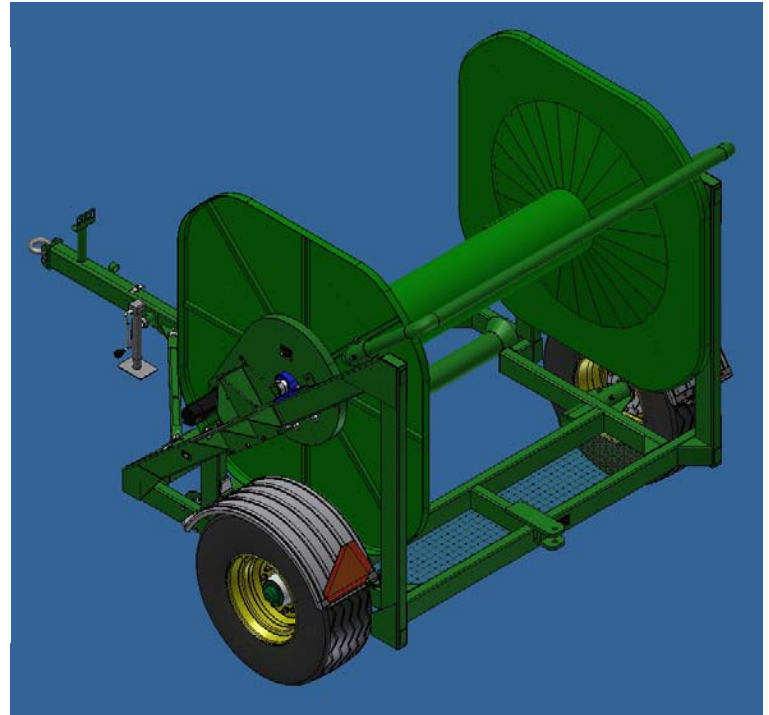

Fenders Single Axle

16 x 22.5 Tires

86" Reel

Hydraulic Drive

Heavy Duty Motor

Tongue Pivots Hydraulically For Hose Roll Up

Packs In Container For Easy Transport

Husky Farm Equipment Limited

7 Hose & 8 Hose Open Reel

Soft Hose Reel

Boxed Tubing Frame

Single Axle, Walking Tandem Optional

18 x 22.5 Tires or Tandem 1200 x 15

Tongue Pivots Hydraulically To Align Hose
(Mounts solid for Open Drum)

Hydraulic Drive

Free wheeling

86" Reel

7 Hose Divided 8 Hose Open With Hose Guide

2 Tool Boxes 12 x 18 x 48"

Husky Farm Equipment Limited

7440 Wellington Rd. 17, R. R. # 2,

Alma, Ontario Canada N0B 1A0

www.huskyfarm.ca