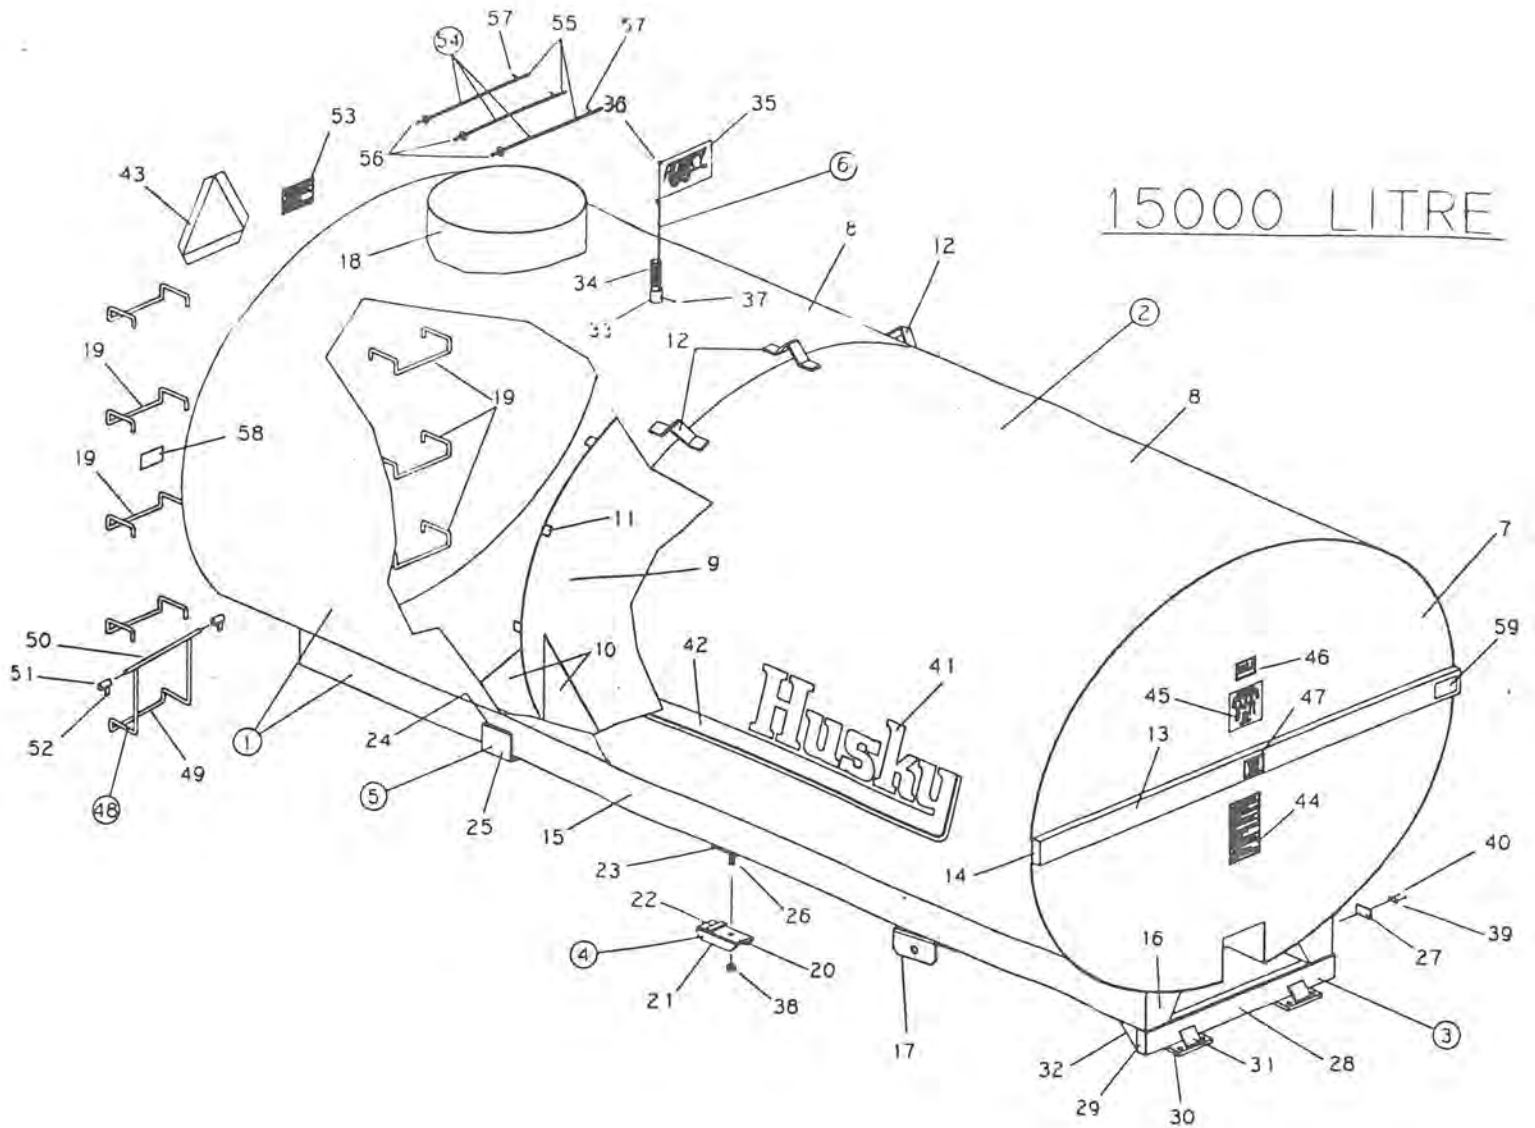

<u>KEY</u>	<u>PART NUMBER</u>	<u>DESCRIPTION</u>	<u>QTY</u>
1	359-29-00-000	15000L TANK & SILL ASSY	1
2	335-01-01-000	15000L TANK ASSY	1
3	364-02-17-000	CROSS MEMBER ASSY	1
4	340-41-00-000	CLAMPING BRKT ASSY	2

5	340-01-20-000	AXLE REAR STOP ASSY	2
6	340-62-00-000	HUSKY FLAG KTI	1
7	330-66-21-254	15000L TANK END	2
8	330-66-21-255	15000L TANK SHELL	1

	335-01-01-002	15000L TANK SHELL	1
9	330-66-21-256	15000L BAFFLE	1
10	340-01-01-459	BAFFLE GUSSET	4
11	300-01-00-016	BAFFLE BRKT	8

12	300-01-00-012	LIFT HOOK	3
13	330-66-00-257	TANK STIFFENER	2
14	330-66-00-258	STIFFENER CAPS	4
15	335-01-00-001	14000L SILL	2