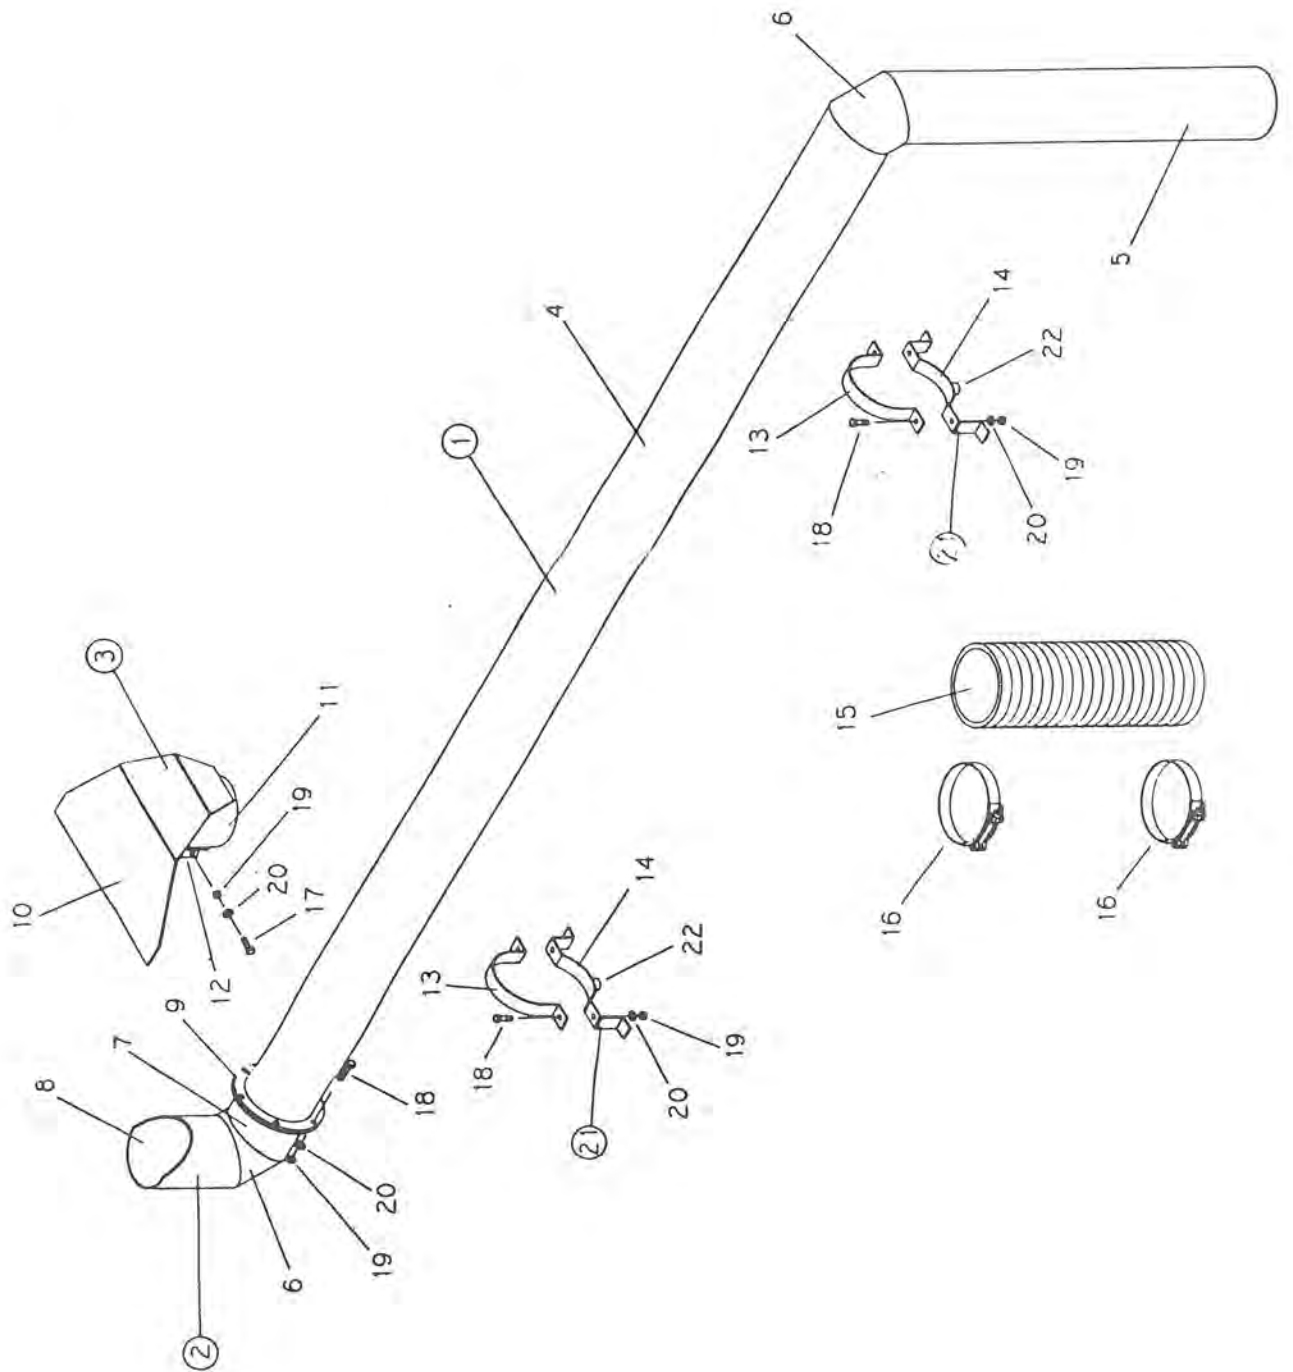

DISCHARGE PIPE ASSEMBLY

<u>KEY</u>	<u>PART NUMBER</u>	<u>DESCRIPTION</u>	<u>QTY</u>
1	364-19-00-000	DISCHARGE PIPE ASSEMBLY -12 & 14000L	1
	359-30-00-000	DISCHARGE PIPE ASSEMBLY -15000L	1
	362-20-00-000	DISCHARGE PIPE ASSEMBLY -7 & 9000L	1
2	364-25-00-000	DISCHARGE PIPE END SECTION	1

3	364-21-00-000	SPLASH PLATE ASSEMBLY	1
4	364-19-00-065	HORIZONTAL DISCHARGE PIPE -12 & 14000L	1
	359-30-00-108	HORIZONTAL DISCHARGE PIPE -15000L	1
	362-20-00-068	HORIZONTAL DISCHARGE PIPE -7 & 9000L	1

5	364-19-00-064	VERTICAL DISCHARGE PIPE	1
6	364-19-00-082	DISCHARGE PIPE CORNER PIECE	2
7	364-25-00-088	DISCHARGE PIPE FLANGE PIECE	1
8	364-25-00-067	DISCHARGE PIPE END PIECE	1

9	364-19-00-087	DISCHARGE PIPE FLANGE	2
10	364-21-00-069	SPLASH PLATE	1
11	364-21-00-070	CLAMPING TUBE	1
12	364-21-00-071	CLAMPING TUBE BRKT	2

13	364-00-00-083	DISCHARGE CLAMP UPPER PIECE	2
14	364-50-00-084	DISCHARGE CLAMP BASE PIECE	2
15	364-00-00-066	FLEX HOSE	1
16	R02482	6" CLAMP	2

17	R07622	3/8 X 2 1/2 HEX BOLT	2
18	R07675	3/8 X 1 1/4 HEX BOLT	10
19	R07783	3/8 HEX NUT	12
20	R07803	3/8 LOCK WASHER	12

21	364-50-00-000	DISCHARGE CLAMP BASE ASSY	2
22	364-50-00-165	DISCHARGE CLAMP SPACER	2