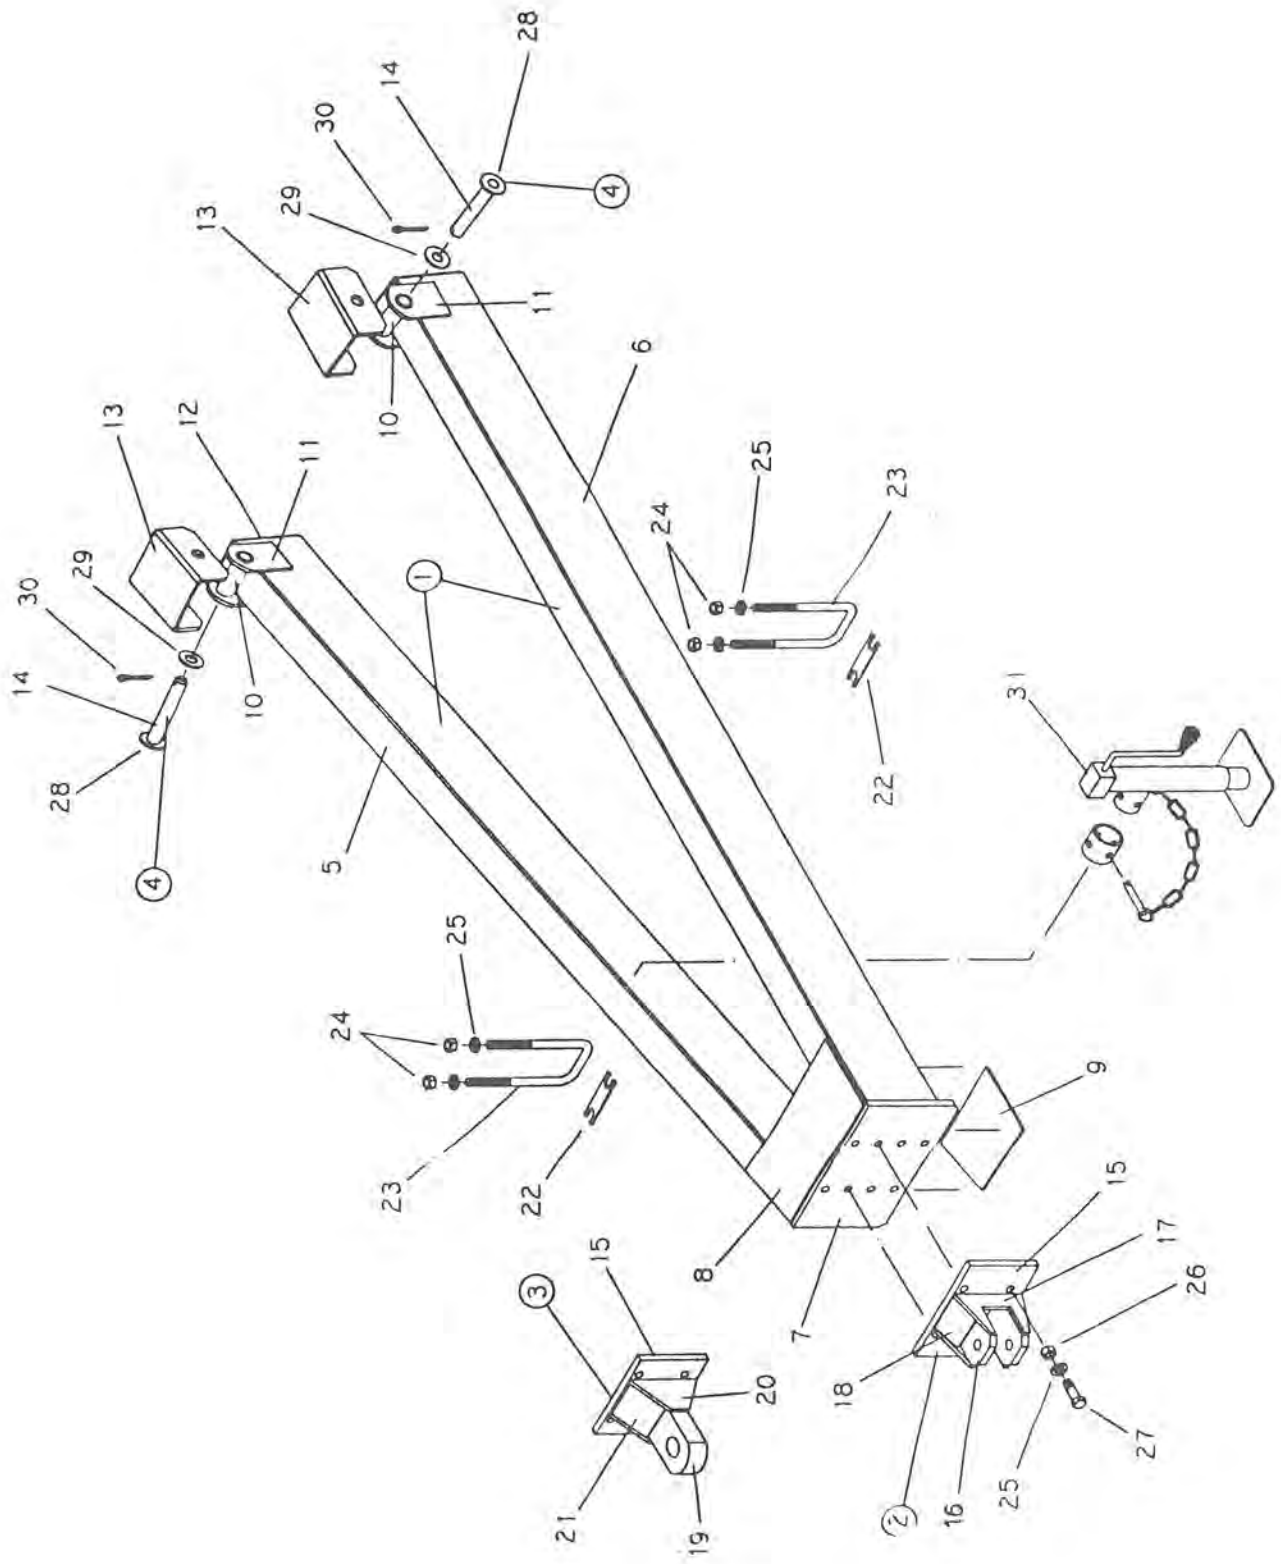

TONGUE AND HITCH

<u>KEY</u>	<u>PART NUMBER</u>	<u>DESCRIPTION</u>	<u>QTY</u>
1	364-35-00-000	TONGUE ASSEMBLY	1
2	364-05-00-000	STD HITCH ASSEMBLY	1
3	364-26-00-000	SINGLE POINT HITCH ASSEMBLY	*
4	315-39-00-000	LOCK PIN ASSEMBLY	2

5	364-35-00-115	R H TONGUE TUBE	1
6	364-35-00-116	L H TONGUE TUBE	1
7	364-35-00-117	HITCH BOLT PLATE	1
8	364-35-00-118	TONGUE TUBE UPPER GUSSET	1

9	364-35-00-119	TONGUE TUBE LOWER GUSSET	1
10	315-36-00-145	BUSHING	2
11	315-36-00-146	SIDE PIECE	4
12	315-36-00-147	TONGUE TUBE END CAP	2

13	315-31-00-115	TONUGE "U" PIECE	2
14	315-39-00-155	LOCK PIN	2
15	364-05-00-030	HITCH BACK PLATE	1
16	364-05-00-031	HITCH PLATE	2

17	364-05-00-032	HITCH SIDE GUSSET	2
18	364-05-00-033	HITCH UPPER GUSSET	2
19	364-26-00-091	SINGLE POINT HITCH	1
20	364-26-00-092	SINGLE POINT HITCH GUSSET	2

21	364-26-00-093	HITCH UPPER & LOWER GUSSET	2
22	364-00-00-131	U BOLT SPACER	2
23	R08172	3/4 NF X 10" U BOLT	2
24	R07820	3/4 NF HEX NUT	4

25	R07807	3/4 LOCK WASHER	8
26	R07787	3/4 HEX NUT	4
27	R07655	3/4 X 2 1/2 HEX BOLT	4
28	R07828	1 FLAT WASHER	2

29	R07830	1 1/4 FLAT WASHER	2
30	R08016	1/4 X 2 COTTER PIN	2
31	R09751	7000 LB SIDE WIND JACK	1