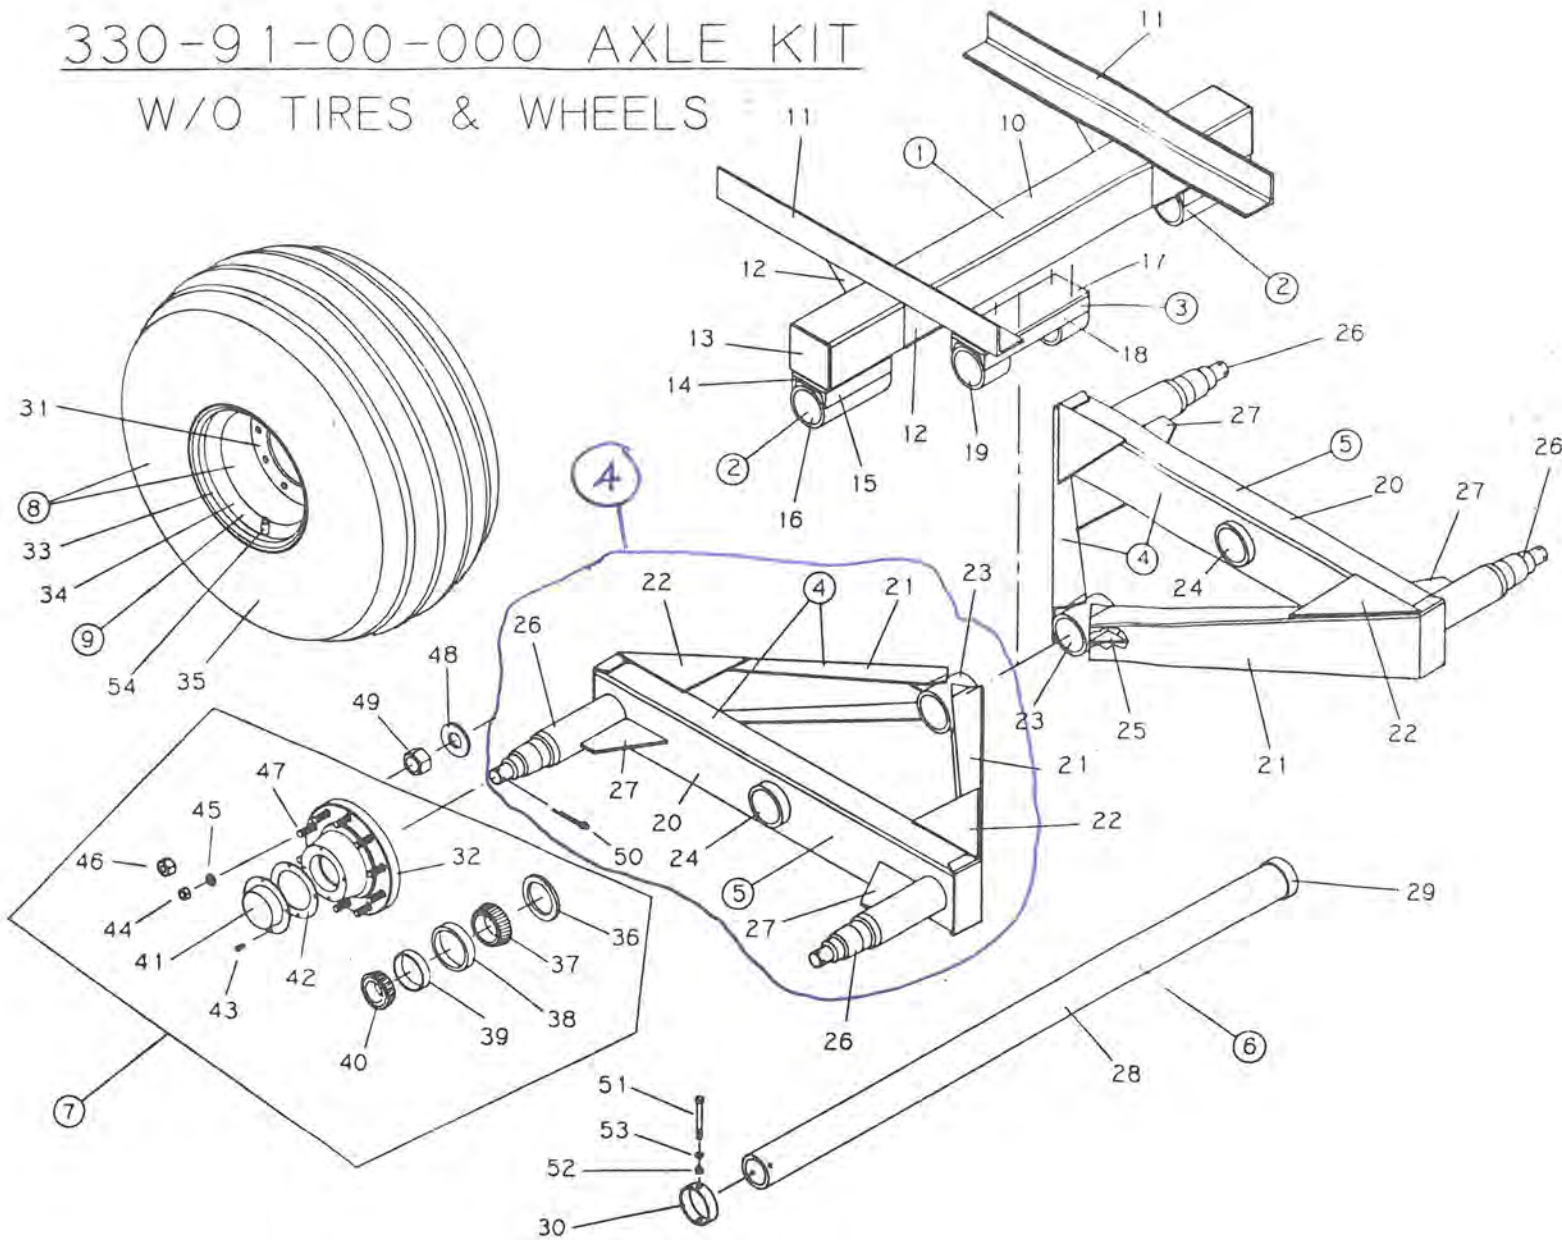

330-91-00-000 AXLE KIT

W/O TIRES & WHEELS

KEY	PART NUMBER	DESCRIPTION	QTY
1	330-69-00-000	BASE FRAME ASSEMBLY	1
2	325-62-18-000	STATIONARY SLEEVE ASSEMBLY	2
3	330-69-22-000	CENTRE SLEEVE ASSEMBLY	1
4	330-91-44-000	TANDEM SIDE ASSEMBLY	2
5	330-91-36-000	WALKING BEAM ASSEMBLY	2
6	330-08-00-000	AXLE TUBE ASSEMBLY	1
7	340-43-00-000	HUSKY 10 BOLT HUB COMPLETE 16000 LB	4
8	340-54-00-000	21.5 X 16.1 14 PLY T&W 10 BOLT	*
	326-02-00-000	21.5 X 16.1 10 PLY T&W 10 BOLT	*
	340-19-00-000	18 X 22.5 USED TRUCK TIRE & WHEEL	4
9	340-45-00-000	WHEEL ASSY FOR 21.5 TIRE	*
10	330-69-00-261	CROSS AXLE SUPPORT	1
11	315-35-00-131	SILL ANGLE PLATE	2
12	315-31-00-116	DOUBLE GUSSET	4
13	325-62-00-238	COVER PLATE	2
14	325-62-18-239	LONG SPACER BAR	2