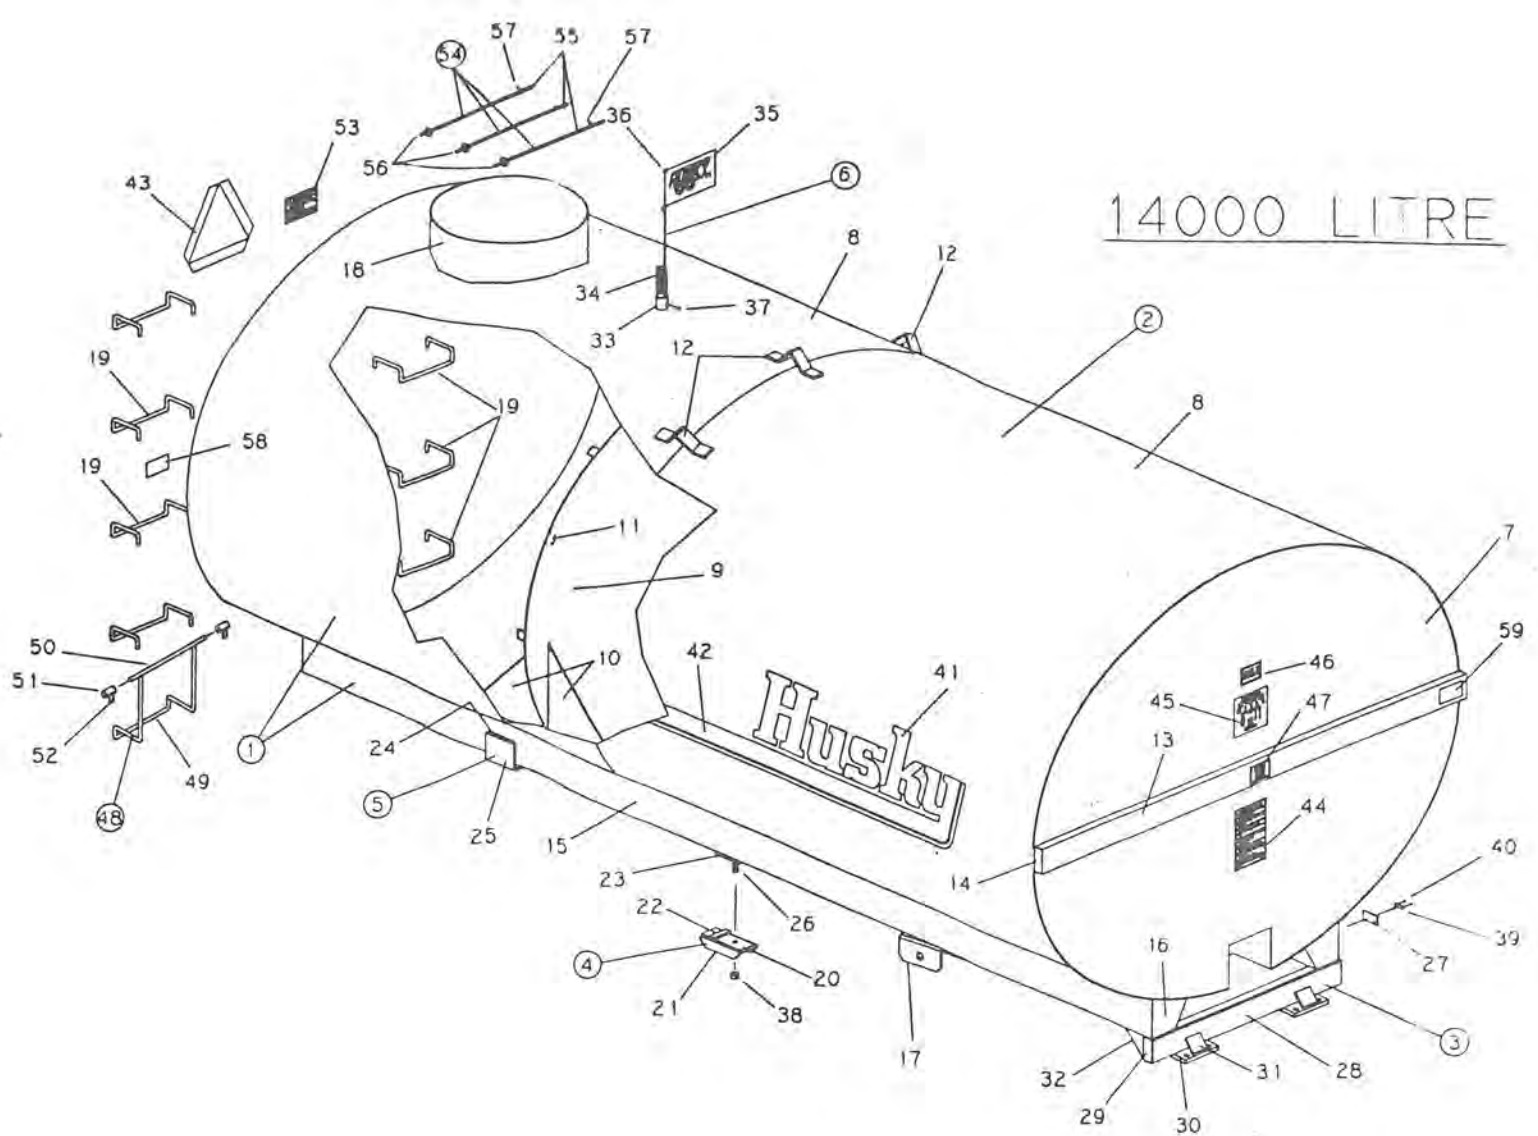

14000 LITRE

KEY	PART NUMBER	DESCRIPTION	QTY
1	364-02-00-000	14000L TANK & SILL ASSY	1
2	330-66-21-000	14000L TANK ASSY	1
3	364-02-17-000	CROSS MEMBER ASSY	1
4	340-41-00-000	CLAMPING BRKT ASSY	2

5	340-01-20-000	AXLE REAR STOP ASSY	2
6	340-62-00-000	HUSKY FLAG KTI	1
7	330-66-21-254	14000L TANK END	2
8	330-66-21-255	14000L TANK SHELL	2

9	330-66-21-256	14000L BAFFLE	1
10	340-01-01-459	BAFFLE GUSSET	4
11	300-01-00-016	BAFFLE BRKT	8
12	300-01-00-012	LIFT HOOK	3

13	330-66-00-257	TANK STIFFENER	2
14	330-66-00-258	STIFFENER CAPS	4
15	330-67-00-259	14000L SILL	2
16	330-67-00-260	SILL CAP	4