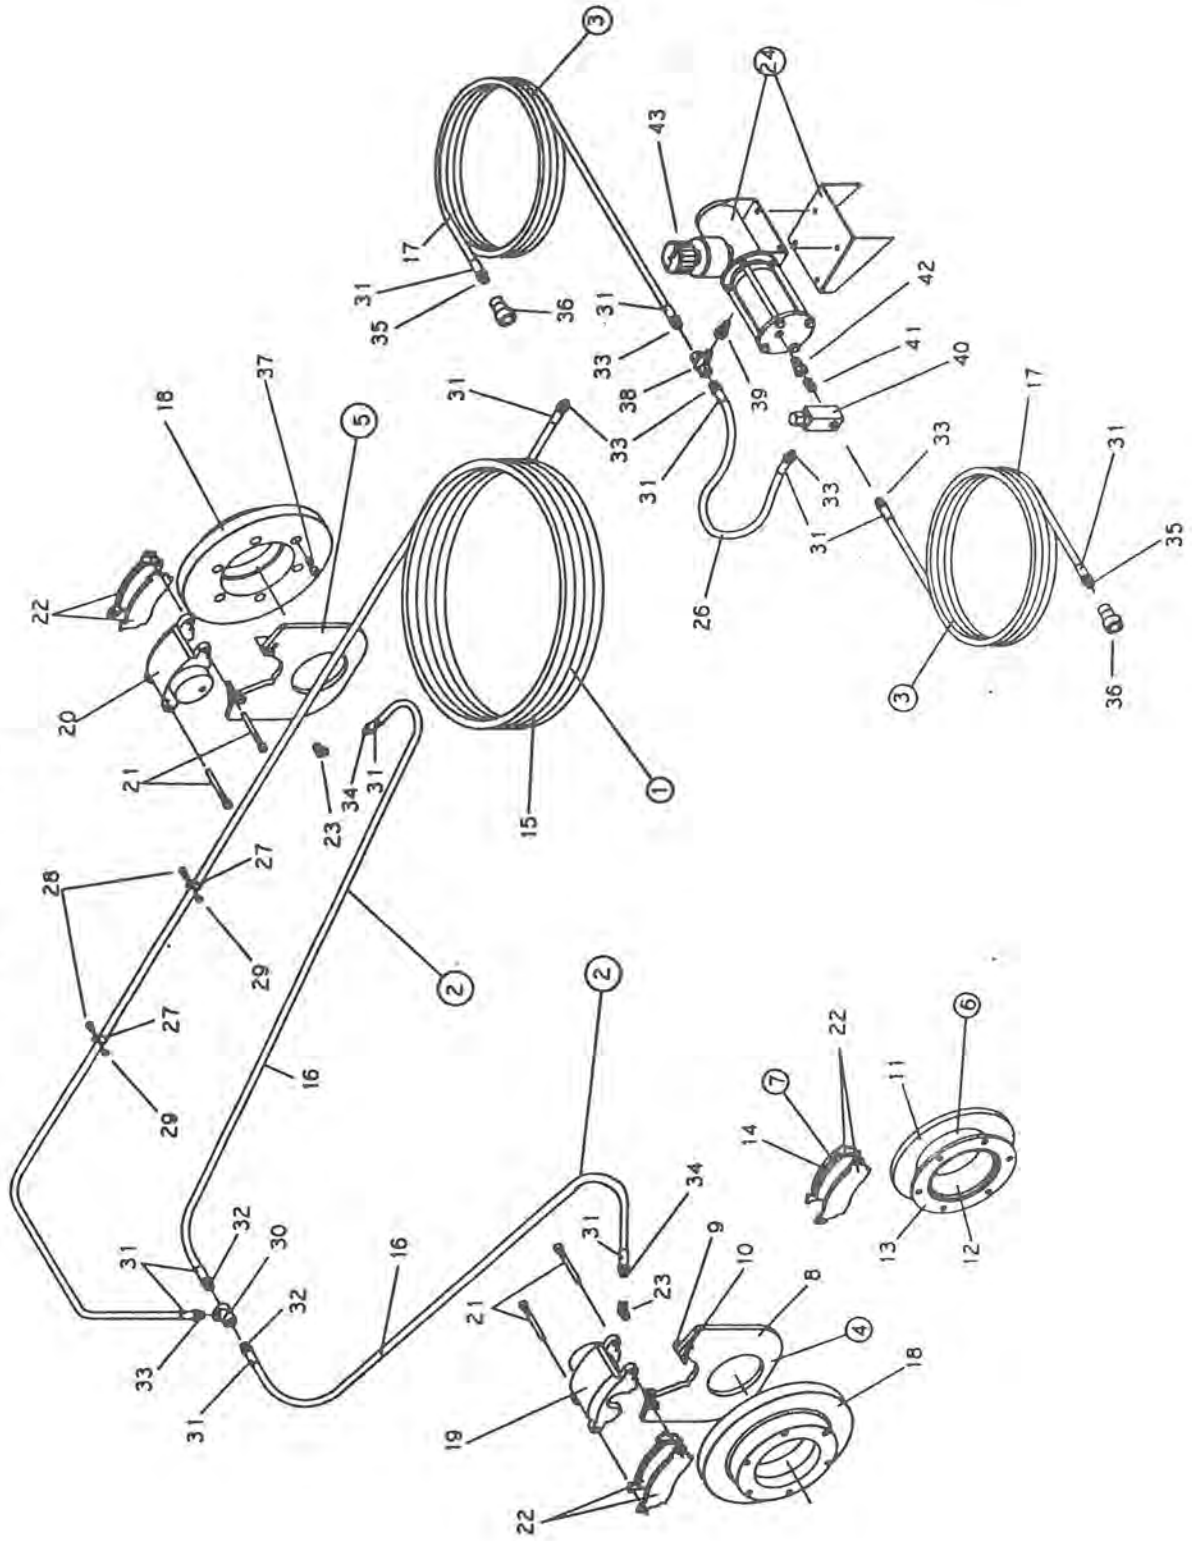

DISC BRAKES FOR
12, 14 & 15000 L TANKS

DISC BRAKES

311-00-00-000

BRAKE KIT FOR 21.5L X 16.1 TIRES

312-00-00-000

BRAKE KIT FOR 18 X 22.5 AND 28L X 26 TIRES

KEY	PART NUMBER	DESCRIPTION	QTY
1	340-17-38-000	MAIN BRAKE LINE ASSY	1
2	312-04-00-000	HYD. BRAKE HOSE ASSY	2
3	340-17-39-000	HYD. HOSE - MASTER CYL. TO TRACTOR	2
4	312-02-00-000	R.H. CALIPER MOUNTING PLATE ASSY	1

5	312-03-00-000	L.H. CALIPER MOUNTING PLATE ASSY	1
6	311-16-00-000	BRAKE DISC ASSY	2 *
7	310-15-00-000	PAD & SPACER ASSY	2 *
8	312-02-00-027	CALIPER MOUNTING PLATE	2

9	340-08-10-333	CALIPER PLATE STOP	4
10	340-08-10-334	CALIPER PLATE SUPPORT	4
11	311-16-00-024	BRAKE DISC	2 *
12	311-16-00-025	DISC SPACER	2 *

13	340-10-00-350	DISC HOLD DOWN PLATE	2 *
14	340-15-00-023	PAD SPACER	2 *
15	340-77-38-544	MAIN HYD. BRAKE HOSE	1
16	312-04-00-028	HYD. HOSE	2

17	340-17-39-545	HYD. HOSE - MASTER CYL. TO TRACTOR	2
18	R20098	CAST BRAKE DISC	2
19	R21065	R.H. DISC BRAKE CALIPER ASSY TC500	1
20	R21066	L.H. DISC BRAKE CALIPER ASSY TC501	1

21	R21070	GUIDE PINS	4
22	R21067	BRAKE PADS (PAIR)	2
23	R21308	45' X 7/16 SAE X 1/4 NPT ADAPTOR	2
24	312-06-00-000	MASTER CYLINDER KIT	1

25	312-06-05-000	HYD. HOSE ASSY	1
26	312-06-05-048	HYD. HOSE	1
27	R21104	HYD. HOSE CLIPS	8
28	R07698	1/4 X 1/2 HEX HEAD BOLT	8

29	R07781	1/4 HEX HEAD NUT	8
30	R02162	3/8 PIPE TEE	1
31	R21231	STEEL FERRULE - 1/4" HOSE	10
32	R20806	3/8-18 NPT SWIVEL MALE STEM	2

33	R20803	3/8-18 NPT SOLID MALE STEM	4
34	R20807	1/4-18 NPT SOLID MALE STEM	2
35	R20804	1/2-14 NPT SOLID MALE STEM	2
36	R21342	PIONEER COUPLER	2

37	R07871	1/2-20 X 3 NF SOCKET HEAD CAP SCREW	12
38	R21391	3/8 NPT SWIVEL TEE ADAPTOR	1
39	R21287	STRAIGHT M 1/4-18 NPT X F 3/8-18 NPT	1
40	R21201	RELIEF VALVE	1

41	R02122	3/8 NIPPLE	1
42	R20812	3/8-18 NPT STRAIGHT SWIVEL ADAPTOR	1
43	R21103	FILLER CAP	1

NOTE: * FOR 21.5L X 16.1 TIRES ONLY
FOR 18 X 22.5 AND 28L X 26 TIRES ONLY