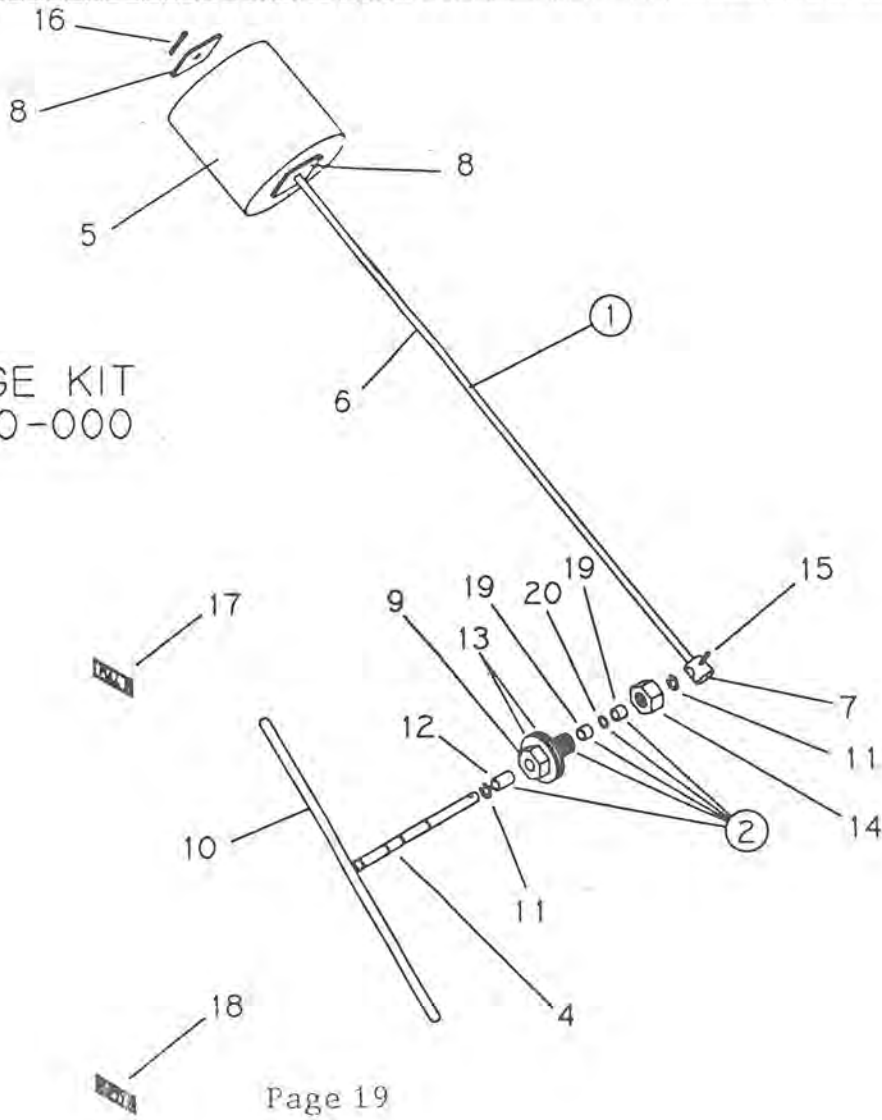

SIGHT GAUGE KIT

KEY	PART NUMBER	DESCRIPTION	QTY
1	330-93-30-000	FLOAT ARM ASSY	1
2	330-93-31-000	BRONZE BRG HOLDER ASSY	1
3	330-93-32-000	INDICATOR ARM ASSY	1
4	330-93-32-374	CONNECTOR SHAFT	1

5	330-93-00-375	FLOAT	1
6	330-93-30-376	FLOAT ARM	1
7	330-93-30-377	BOSS	1
8	330-93-30-378	FLOAT STRAPS	2

9	330-93-31-379	BRONZE BEARING HOLDER	1
10	330-93-32-424	INDICATOR ARM	1
11	R07974	EXTERNAL RETAINING RING	2
12	R20265	1/2ID X 5/8OD X 1" LONG BRONZE BUSHING	1

13	R07828	1" FLAT WASHER	2
14	R07788	1" HEX NUT	1
15	R07950	3/16 X 1-1/4 ROLL PIN	1
16	R08021	1/8 X 1 S.S. COTTER PIN	1

17	R09529	"FULL" STICKER	1
18	R09530	"EMPTY" STICKER	1
19	R21173	1/2 X 5/8 X 1/2 BRONZE BUSHING	2
20	R20865	1/2 X 5/8 X 1/16 O-RING	1

SITE GAUGE KIT
330-93-00-000