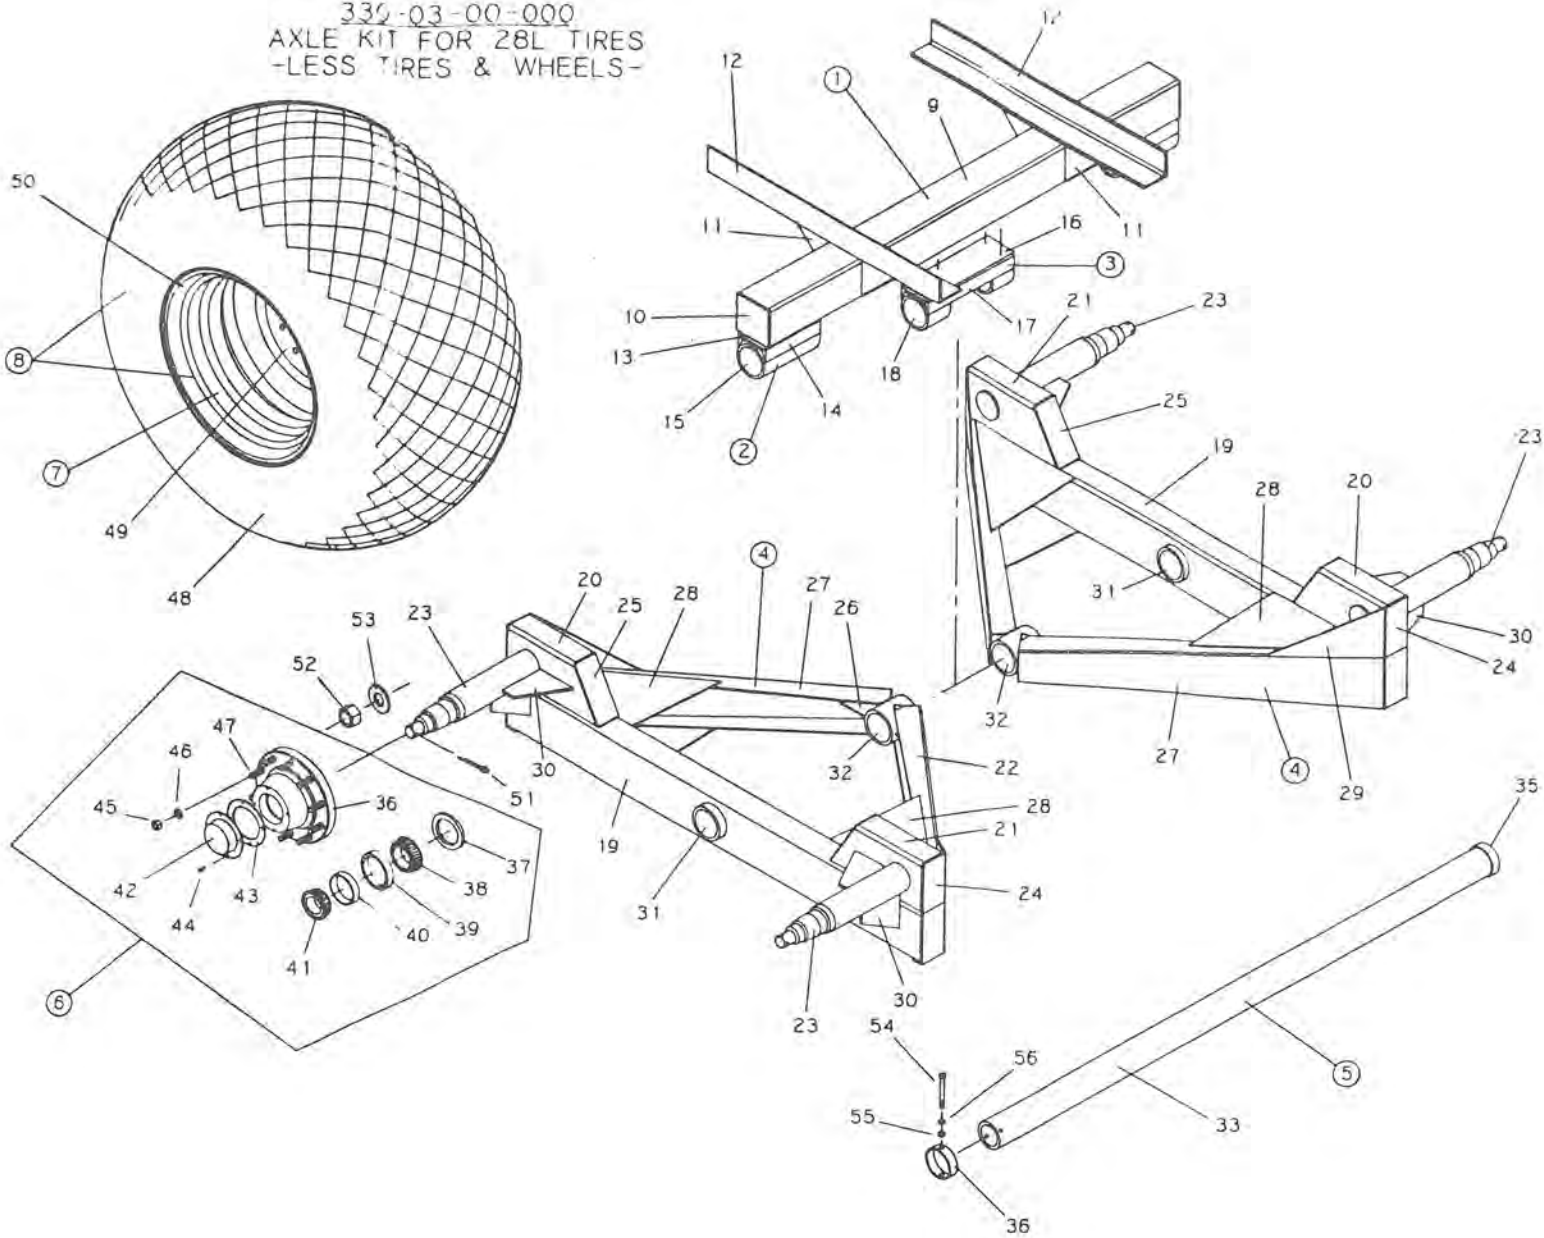

330-03-00-000
AXLE KIT FOR 28L TIRES
-LESS TIRES & WHEELS-

KEY	PART NUMBER	DESCRIPTION	QTY
1	330-03-41-000	BASE FRAME ASSY	1
2	325-62-18-000	STATIONARY SLEEVE ASSY	2
3	330-69-22-000	CENTER SLEEVE ASSY	1
4	330-03-42-000	WALKING BEAM ASSY	2

5	330-09-00-000	AXLE TUBE ASSY	1
6	340-43-00-000	HUSKY 10-BOLT HUB COMPLETE - 16000 LB	4
7	330-04-43-000	WHEEL ASSY FOR 28L TIRE	4
8	330-04-00-000	28L X 26 TIRE AND WHEEL ASSY	4

9	330-03-41-504	CROSS AXLE SUPPORT	1
10	325-62-00-238	COVER PLATE	2
11	315-31-00-116	DOUBLE GUSSET	4
12	315-35-00-131	SILL ANGLE PLATE	2