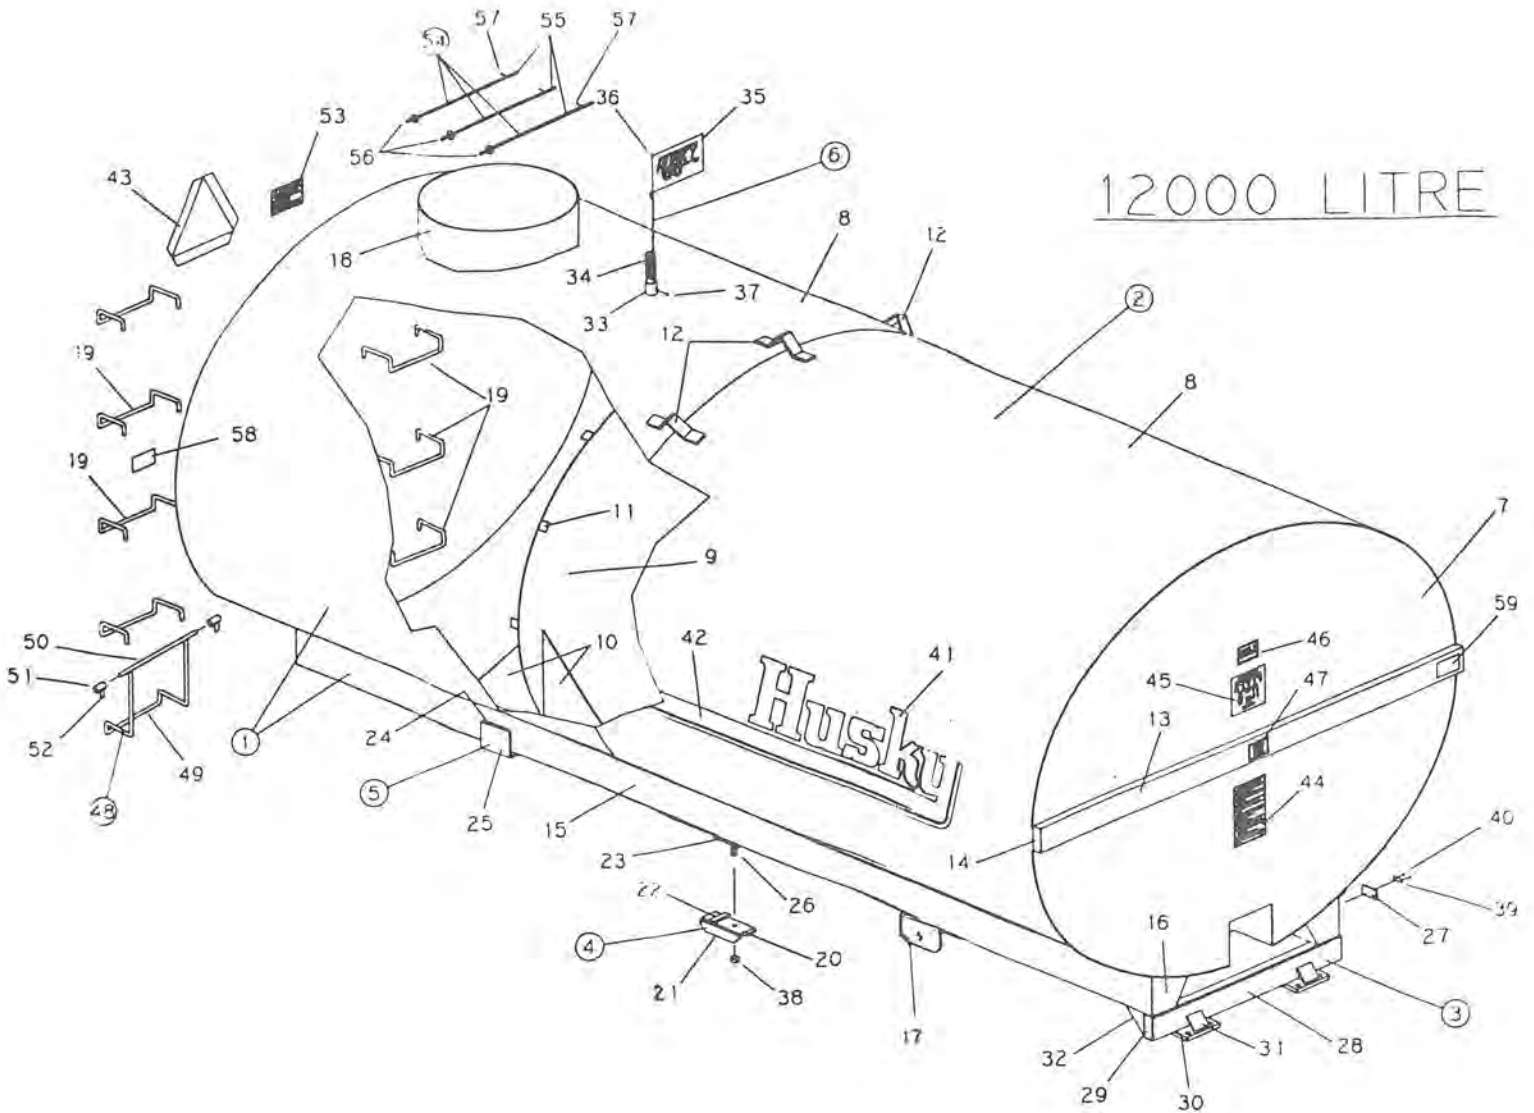

Please order parts by number

MODEL "E"
12000, 14000 & 15000 LITRE
HUSKY LIQUID MANURE SPREADER

12000 LITRE

KEY	PART NUMBER	DESCRIPTION	QTY
1	363-09-00-000	12000 L TANK & SILL ASSY	1
2	326-88-25-000	12000 L TANK ASSY	1
3	364-02-17-000	CROSS MEMBER ASSY	1
4	340-41-00-000	CLAMPING BRKT ASSY	2