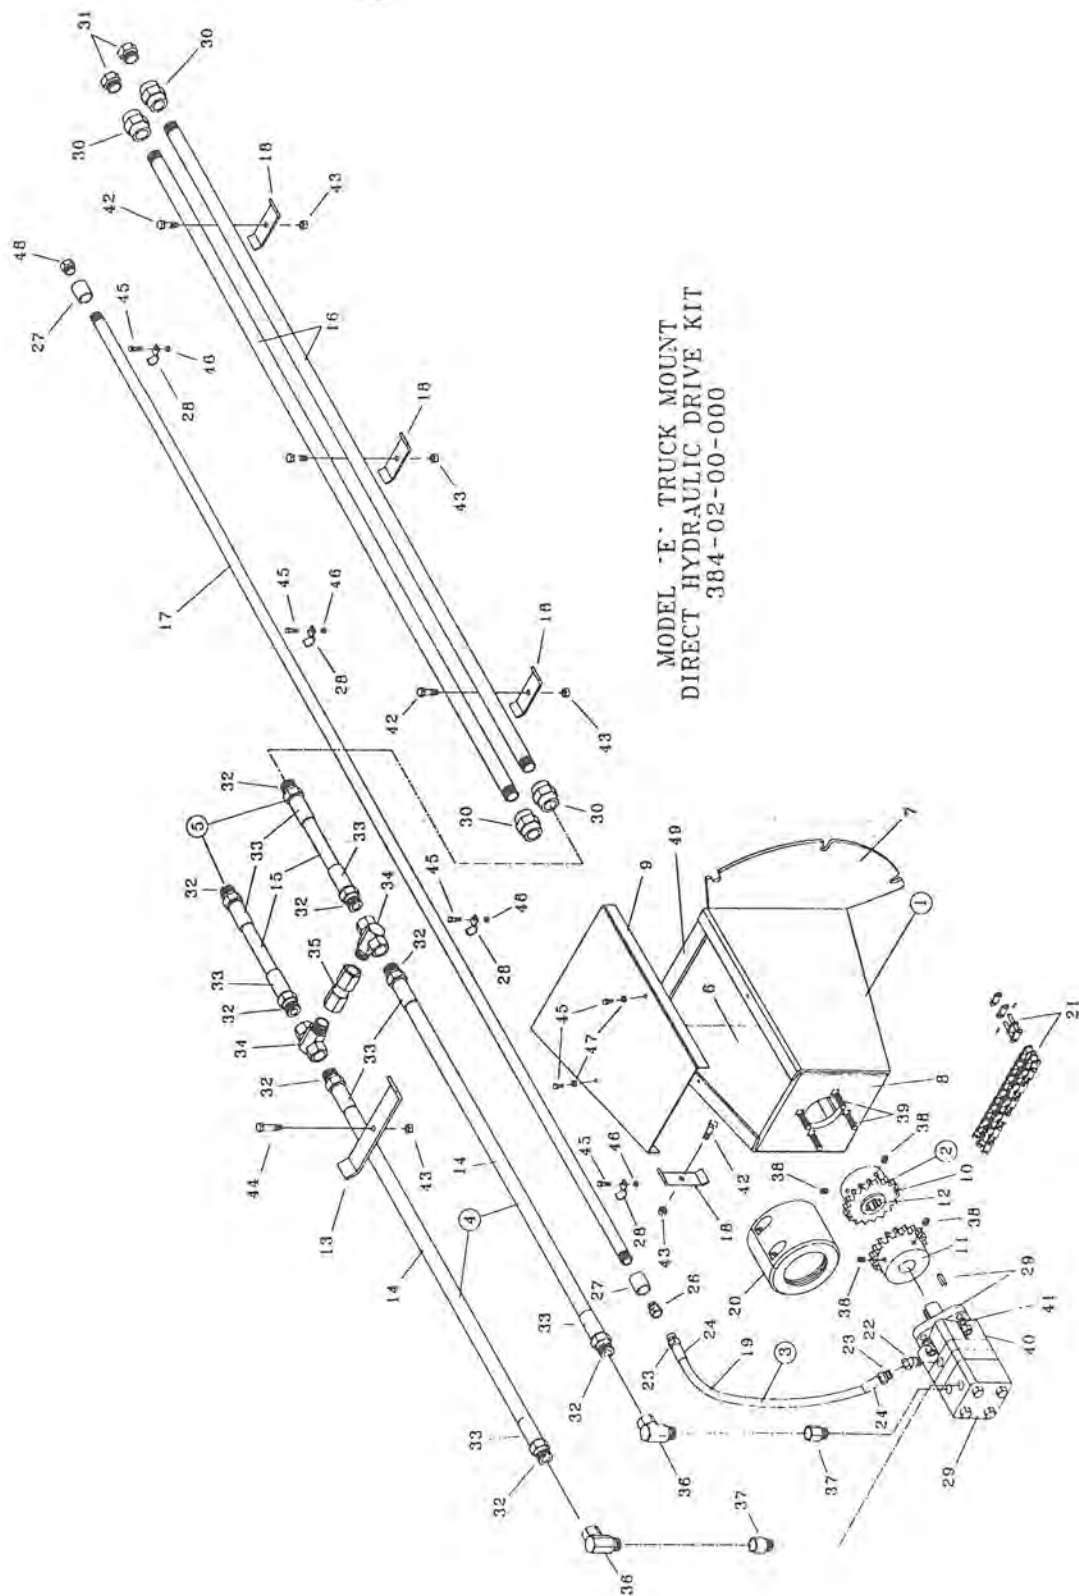

'E' TM DIRECT HYD. DRIVE KIT

<u>Keys</u>	<u>Parts Number</u>	<u>Description</u>	<u>Qty</u>
1	384-02-01-000	Direct Drive Mount Plate Assy.	1
2	384-02-02-000	#60 - 18 Sprocket W/6T Spline Assy.	1
3	384-02-03-000	Case Drain Hyd. Hose Assy.	1
4	364-48-24-000	Hydraulic Hose Assy.	2
5	351-03-00-000	Hydraulic Hose Assy.	2
6	384-02-01-002	R.H. Extension Plate	1
7	384-02-01-003	L.H. Extension Plate	1
8	384-02-01-004	Motor Mount Plate	1
9	384-02-00-005	Guard	1
10	384-02-02-006	60-18 Sprocket For 6T Spline	1
11	384-02-00-007	60-18 Sprocket For Hyd. Motor	1
12	364-48-23-162	Spline Adaptor	1
13	384-02-00-008	Hydraulic Hose Clamp	1
14	364-48-24-163	Hydraulic Hose 3/4"	2
15	351-03-00-004	Hydraulic Hose 3/4"	2
16	384-02-00-009	3/4" Hydraulic Pipe	2
17	384-02-00-010	1/2" Hydraulic Pipe	1
18	351-00-00-009	Hydraulic Pipe Fastener	4
19	384-02-03-011	1/4" Hydraulic Hose	1
20	R20617	#60-18 Coupling Cover	1
21	R20883	#60 Coupling Chain W/Conn Link	1
22	R21308	7/16 Sac X 1/4 Npt X 45 Deg. Adaptor	1
23	R20802	1/4" Npt Male Stem	1
24	R21231	Ferrule	2
25	R20803	3/8 Npt Male Stem	1
26	R02043	1/2 - 3/8 Bushing	1
27	R02059	1/2" Pipe Coupling	2
28	R21104	Pipe Clip	4
29	R21422	Ms160 Hydraulic Motor W/Key	1
30	R21401	3/4" Hydraulic Coupling	4
31	R21406	3/4" Plastic Plug	2
32	R21241	3/4" Male Stem	8
33	R20824	3/4" Ferrule	8
34	R21393	3/4 Npt Hydraulic Swivel Tee	2
35	R21202	3/4" Npt In Line Check Valve	1
36	R21332	3/4" Npt 90 Deg. Swivel Adaptor	2
37	R20815	7/8 Sac X 3/4" Npt Straight Swivel	2
38	R07911	3/8 X 3/4 Set Screw	4
39	R07744	1/2 X 2 Carriage Bolt	4
40	R07785	1/2" Hex Nut	4
41	R07805	1/2" Lock Washer	4
42	R07620	3/8 X 1 1/2 Hex Bolt	4
43	R08247	3/8" Nyloc Hex Nut	5
44	R07725	3/8 X 2 1/2" Hex Bolt	1
45	R07698	1/4 X 1/2 Hex Bolt	6
46	R07781	1/4" Hex Nut	4
47	R07801	1/4 Lock Washer	2
48	RI1114	1/2" Plastic Pipe Plug	1
49	384-02-01-012	Reinforcing Strap	1