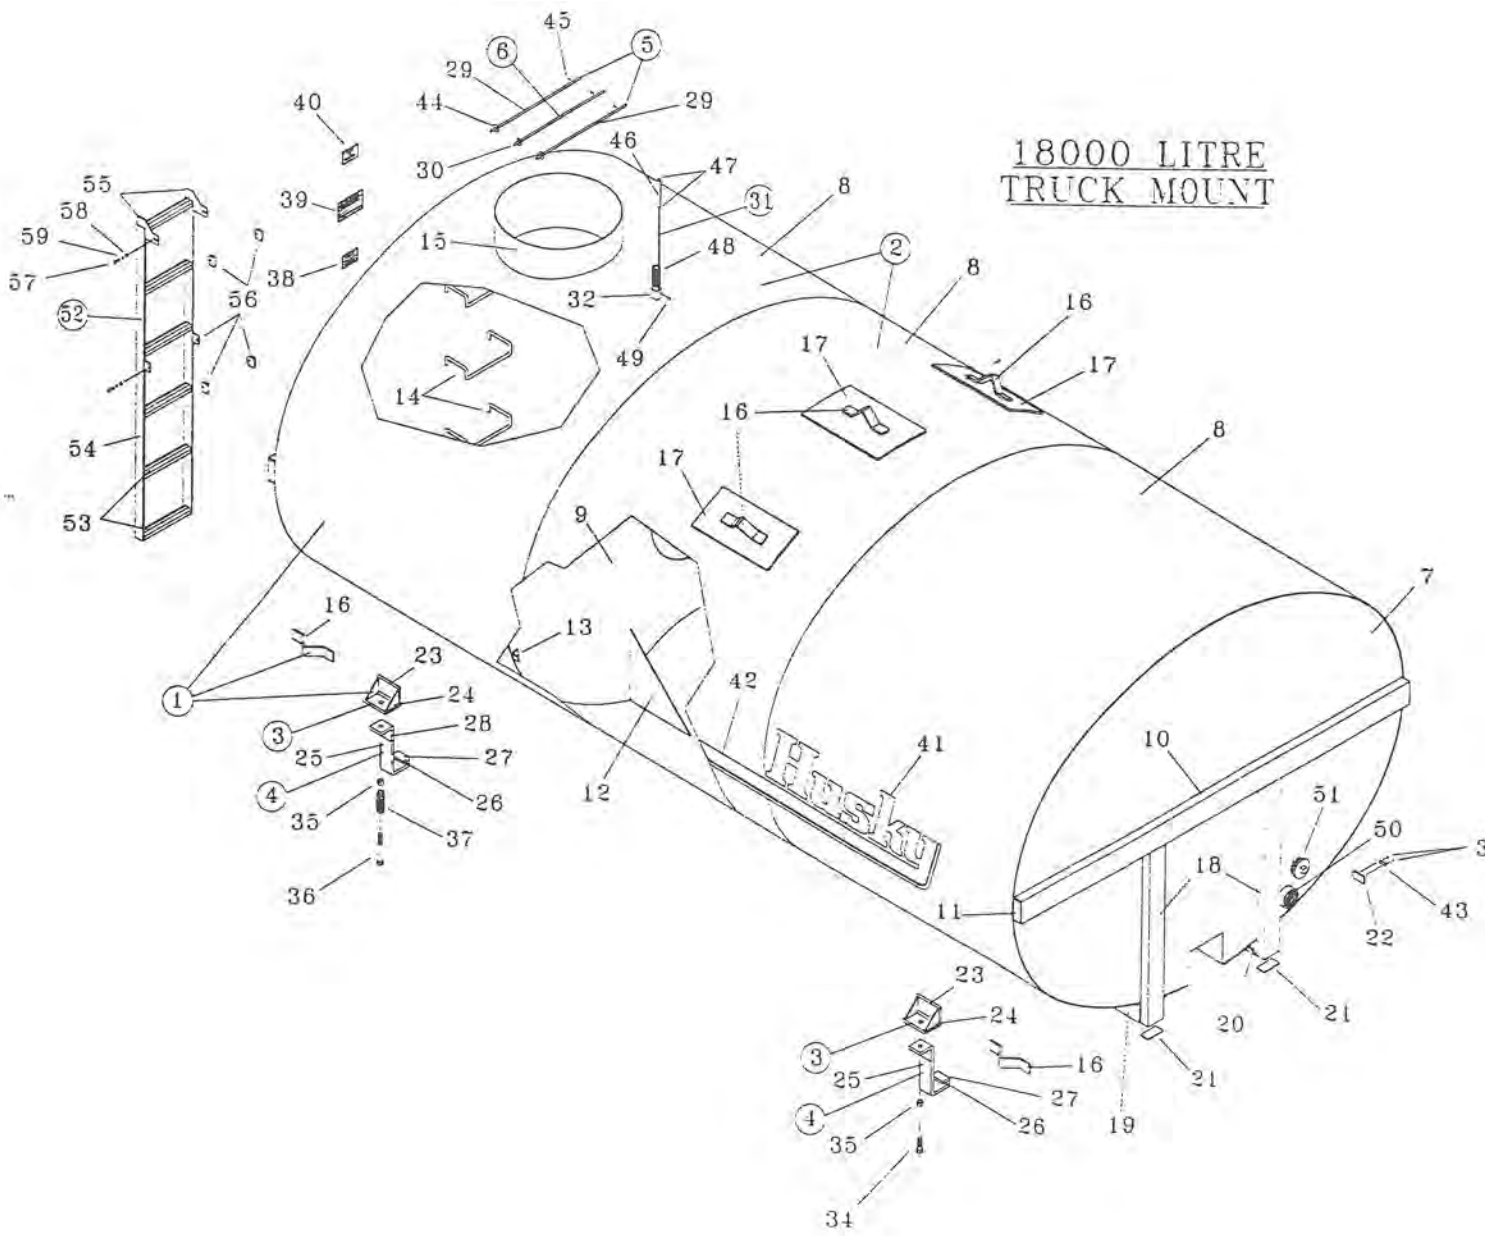

Please Order Parts By Number

**MODEL "E" TRUCK MOUNT
12000, 14000, 15000, 18000 LITRE
LIQUID MANURE SPREADER**

Operating And Safety Instruction:

1. After using spreader in freezing conditions make sure impeller housing is drained.
2. Wash tank inside and out each time work is finished. This will increase life of tank by many years.
3. Much of the fertilizer value of manure is lost when exposed to air. Getting the manure covered quickly is a very important part of spreading manure.
4. If rustproof coating on interior shows signs of deterioration, have interior repainted. This can be done with a roller or brush. This helps to increase the life of your spreader. It is a valuable maintenance procedure.
5. Make sure all moving parts are shielded to prevent coming in contact with loose clothing.
6. Never enter a tanker without special breathing equipment to supply oxygen. Manure gases can kill instantly. One breath of Hydrogen Sulphide can kill.

18000 L TM "E" TANK

<u>Key</u>	<u>Parts Number</u>	<u>Description</u>	<u>Qty</u>
1	386-01-00-000	18000 L "E" Tank.Sill & Funnel Assy	1
2	340-01-01-000	18000 L Tank Assy	1
3	316-22-00-000	Hold Down Bracket Assy	4
4	316-24-00-000	Hold Down Assy	4
5	364-47-00-000	Short Safety Bar Assy	2
6	364-49-00-000	Long Safety Bar Assy	1
7	340-01-01-300	Tank End	2
8	340-01-01-301	Tank Shell	3