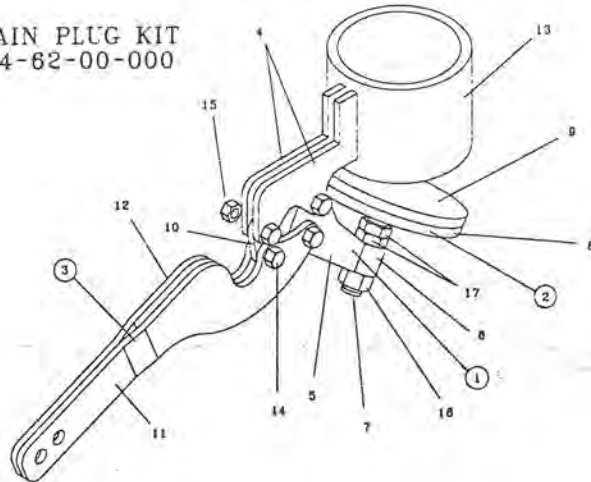

DRAIN PLUG KIT

<u>Keys</u>	<u>Parts Number</u>	<u>Description</u>	<u>Qty</u>
1	364-62-01-000	Drain Plug Sleeve Assy	1
2	364-62-02-000	Plug Assy	1
3	364-62-03-000	Handle Assy	1
4	364-62-00-199	Housing Brkt	2
5	364-62-01-200	Sleeve Linkage	1
6	364-62-01-201	Sleeve	1
7	364-62-02-202	Adjustment Rod	1
8	364-62-02-203	Plug Plate	1
9	364-62-02-204	Plug Rubber	1
10	364-62-00-205	Short Linkage	1
11	364-62-03-206	Lh Handle	1
12	364-62-03-207	Rh Handle	1
13	364-01-03-110	Drain Pipe	1
14	R08176	1/4-20 Unc X 7/8 Short Thrd Bolt	4
15	R08048	1/4-20 Lock Nut	4
16	R07885	1/2-13 Unc Hex Nyloc Nut	1
17	R08046	1/2-13 Unc Jam Nut	2

DRAIN PLUG KIT
364-62-00-000