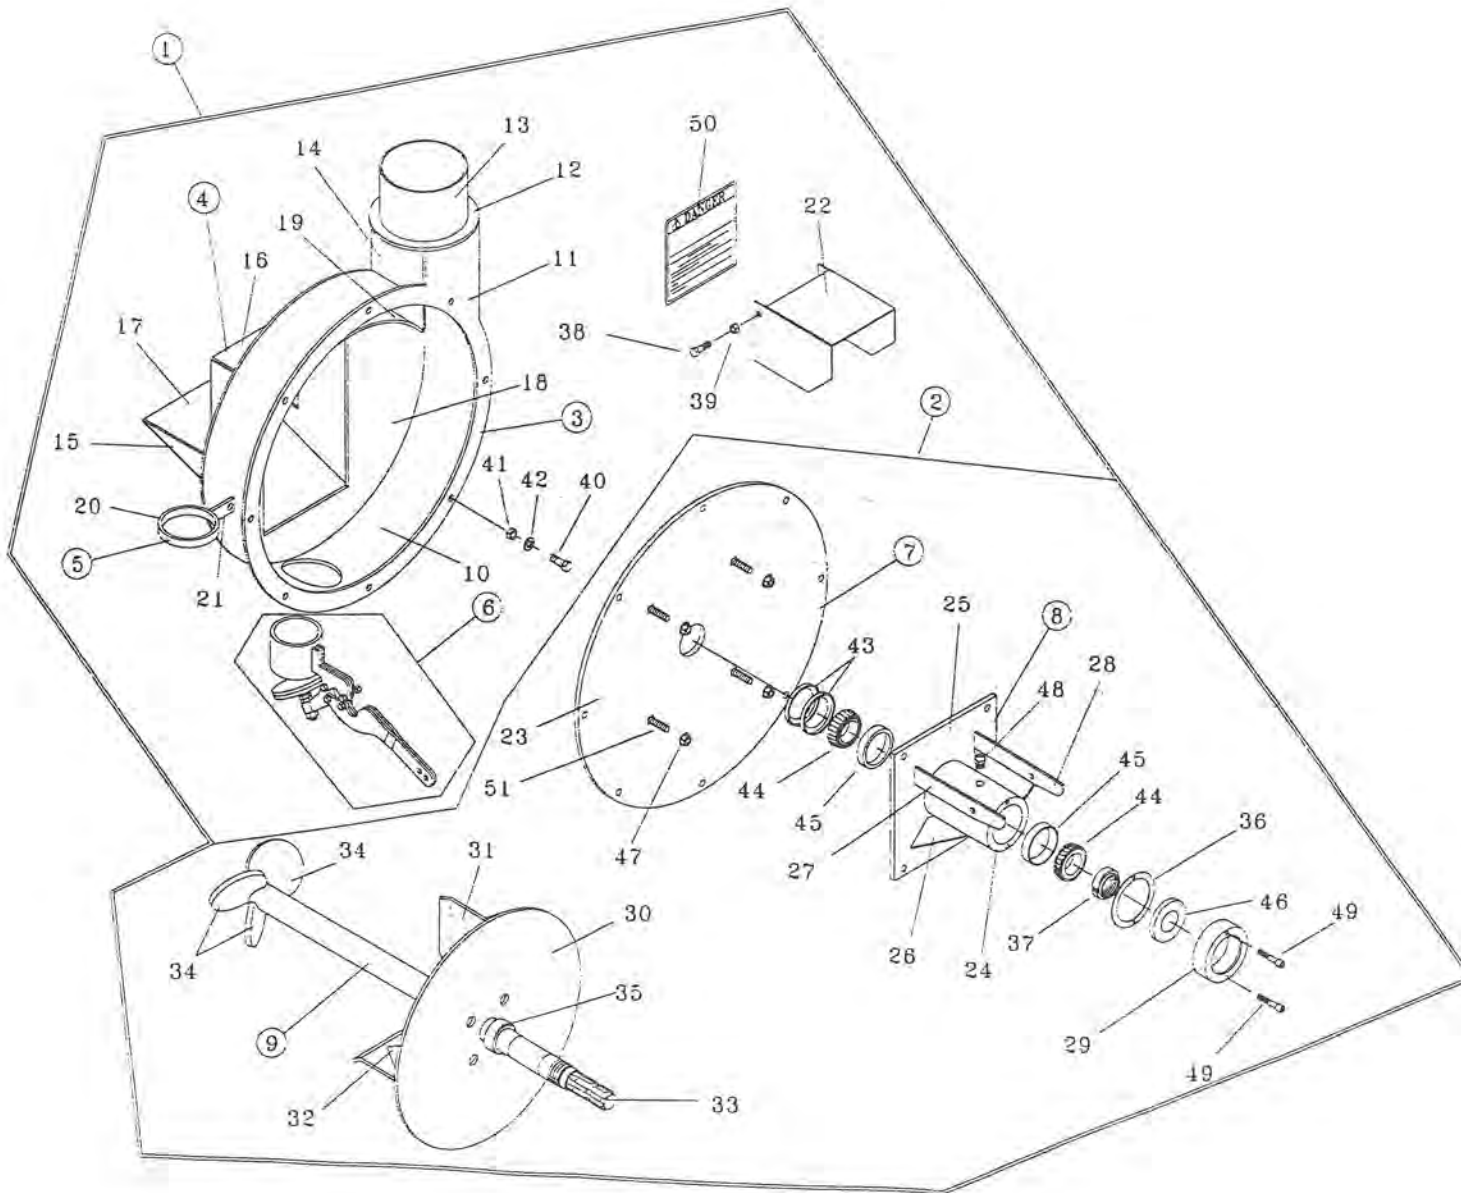

FAN & HOUSING KIT CONTINUED

<u>Keys</u>	<u>Parts Number</u>	<u>Description</u>	<u>Qty</u>
45	R20113	Cup	2
46	R21196	Seal - 1.5 X 2.835 X .313	1
47	R07879	7/16 Flange Nut	4
48	R08188	1/4 " NPT Grease Fitting	1
49	R08175	5/16-18 UNC x 1 3/4 Cap Screw	2
50	R09785	"Danger" Decal	1
51	R07774	7/16 x 1 1/4 Carriage Bolt Gr. 5 Black	4