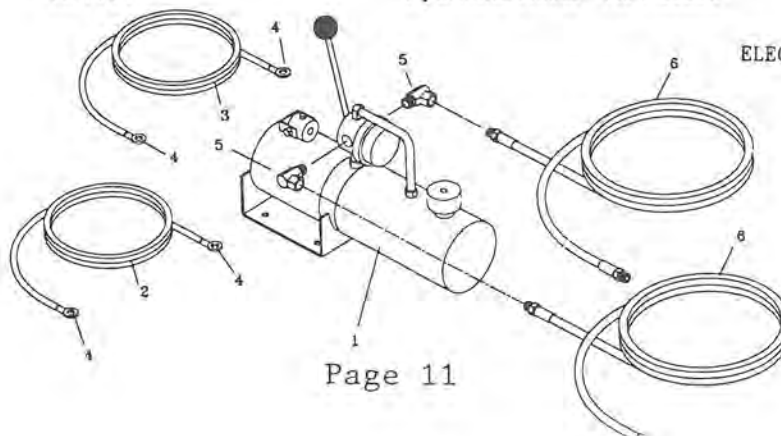

ELECTRIC HYDRAULIC UNIT

<u>Key</u>	<u>Parts Number</u>	<u>Description</u>	<u>Qty</u>
1	R21424	M-130 1 Valve Electric/Hydraulic Unit	1
	R21427	M-380 2 Valve Electric/Hydraulic Unit	*
2	R04056	4 Ga. Battery Cable-Live	3M
3	R04056	4 Ga. Battery Cable-Ground	1M
4	R04063	Copper Wire End For Cable	4
5	R21334	1/4" M X 3/8 F 90 Sw Fitting	2
6	R11114	Hydraulic Hoses - As Needed	-

272-10-00-000
ELECTRIC HYDRAULIC UNIT