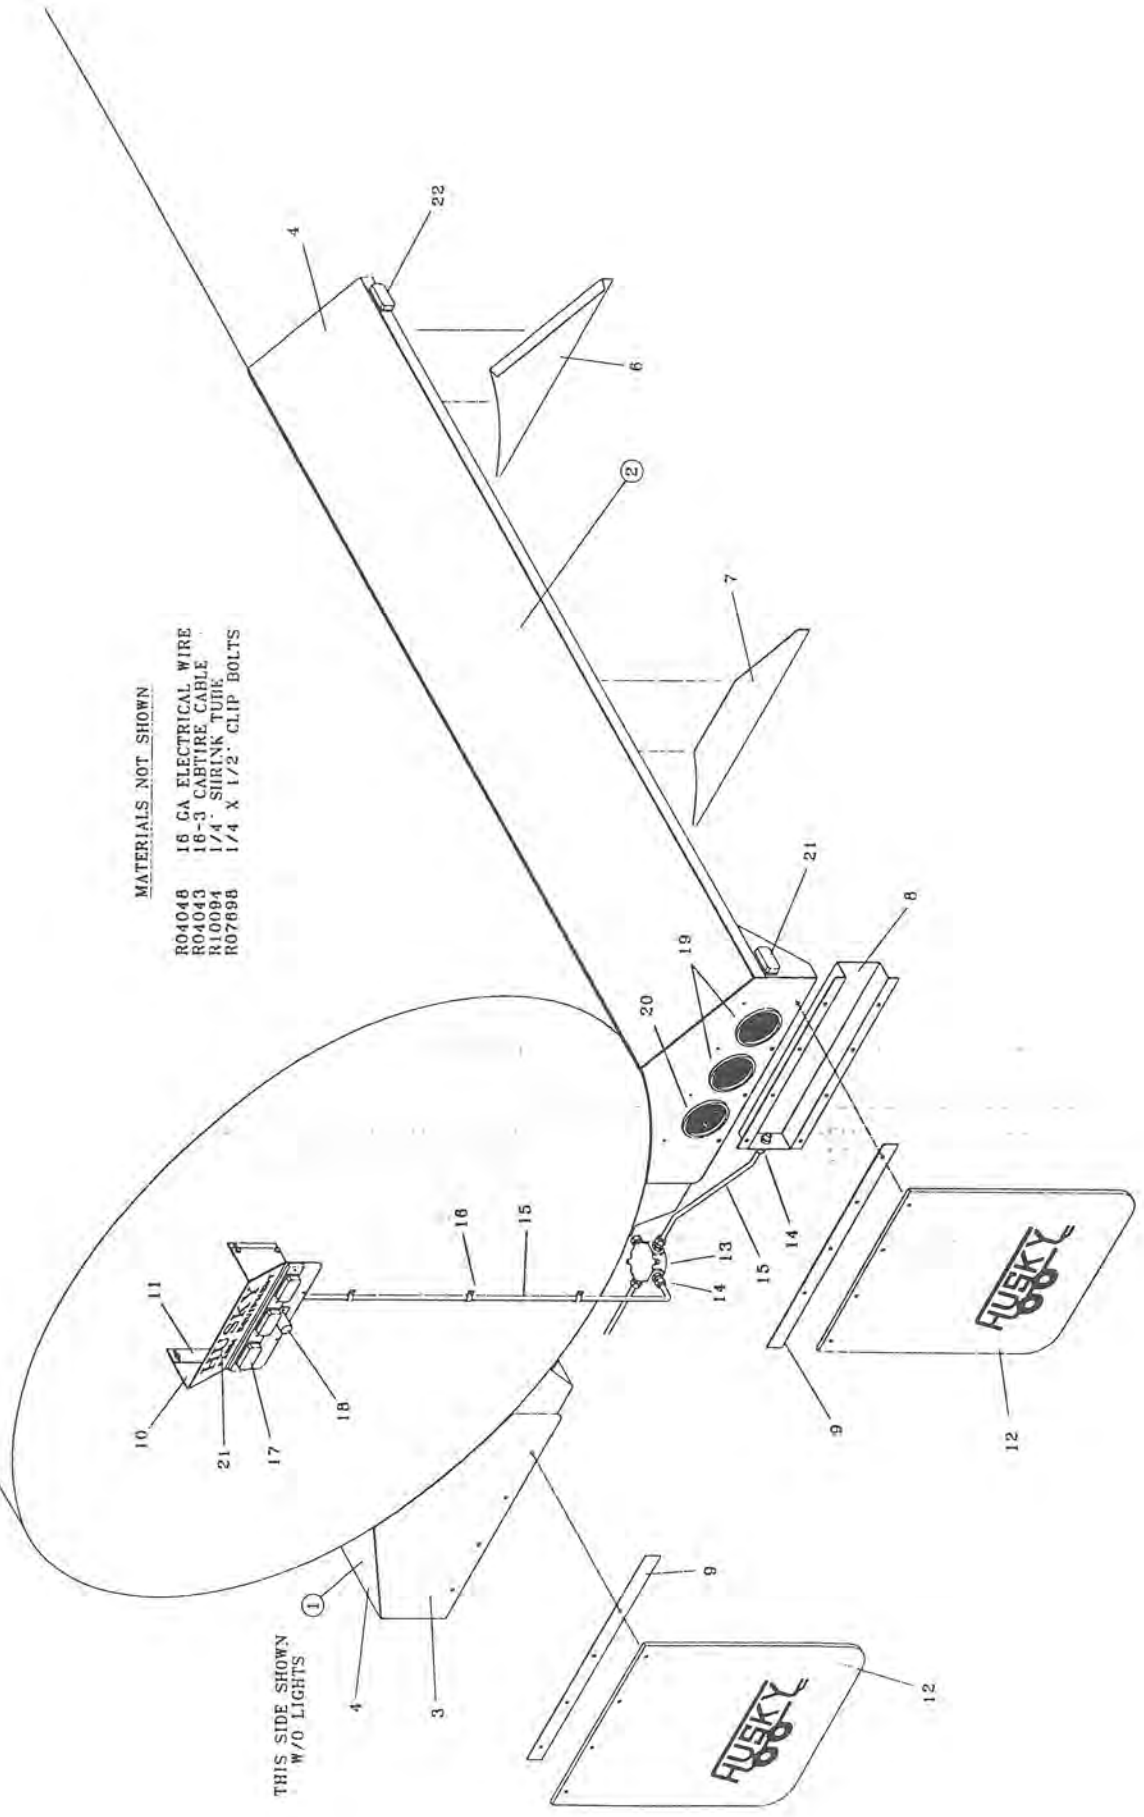

'E' TM DIRECT HYD. DRIVE KIT

<u>Keys</u>	<u>Parts Number</u>	<u>Description</u>	<u>Qty</u>
1	384-02-01-000	Direct Drive Mount Plate Assy.	1
2	384-02-02-000	#60 - 18 Sprocket W/6T Spline Assy.	1
3	384-02-03-000	Case Drain Hyd. Hose Assy.	1
4	364-48-24-000	Hydraulic Hose Assy.	2
5	351-03-00-000	Hydraulic Hose Assy.	2
6	384-02-01-002	R.H. Extension Plate	1
7	384-02-01-003	L.H. Extension Plate	1
8	384-02-01-004	Motor Mount Plate	1
9	384-02-00-005	Guard	1
10	384-02-02-006	60-18 Sprocket For 6T Spline	1
11	384-02-00-007	60-18 Sprocket For Hyd. Motor	1
12	364-48-23-162	Spline Adaptor	1
13	384-02-00-008	Hydraulic Hose Clamp	1
14	364-48-24-163	Hydraulic Hose 3/4"	2
15	351-03-00-004	Hydraulic Hose 3/4"	2
16	384-02-00-009	3/4" Hydraulic Pipe	2
17	384-02-00-010	1/2" Hydraulic Pipe	1
18	351-00-00-009	Hydraulic Pipe Fastener	4
19	384-02-03-011	1/4" Hydraulic Hose	1
20	R20617	#60-18 Coupling Cover	1
21	R20883	#60 Coupling Chain W/Conn Link	1
22	R21308	7/16 Sac X 1/4 Npt X 45 Deg. Adaptor	1
23	R20802	1/4" Npt Male Stem	1
24	R21231	Ferrule	2
25	R20803	3/8 Npt Male Stem	1
26	R02043	1/2 - 3/8 Bushing	1
27	R02059	1/2" Pipe Coupling	2
28	R21104	Pipe Clip	4
29	R21422	Ms160 Hydraulic Motor W/Key	1
30	R21401	3/4" Hydraulic Coupling	4
31	R21406	3/4" Plastic Plug	2
32	R21241	3/4" Male Stem	8
33	R20824	3/4" Ferrule	8
34	R21393	3/4 Npt Hydraulic Swivel Tee	2
35	R21202	3/4" Npt In Line Check Valve	1
36	R21332	3/4" Npt 90 Deg. Swivel Adaptor	2
37	R20815	7/8 Sac X 3/4" Npt Straight Swivel	2
38	R07911	3/8 X 3/4 Set Screw	4
39	R07744	1/2 X 2 Carriage Bolt	4
40	R07785	1/2" Hex Nut	4
41	R07805	1/2" Lock Washer	4
42	R07620	3/8 X 1 1/2 Hex Bolt	4
43	R08247	3/8" Nyloc Hex Nut	5
44	R07725	3/8 X 2 1/2" Hex Bolt	1
45	R07698	1/4 X 1/2 Hex Bolt	6
46	R07781	1/4" Hex Nut	4
47	R07801	1/4 Lock Washer	2
48	RI1114	1/2" Plastic Pipe Plug	1
49	384-02-01-012	Reinforcing Strap	1

MATERIALS NOT SHOWN

R04048	16 GA ELECTRICAL WIRE
R04043	18-3 CARTIRE CABLE
R10084	1/4" SHRINK TUBE
R07888	1/4 X 1/2" CLIP BOLTS

THIS SIDE SHOWN
W/O LIGHTS