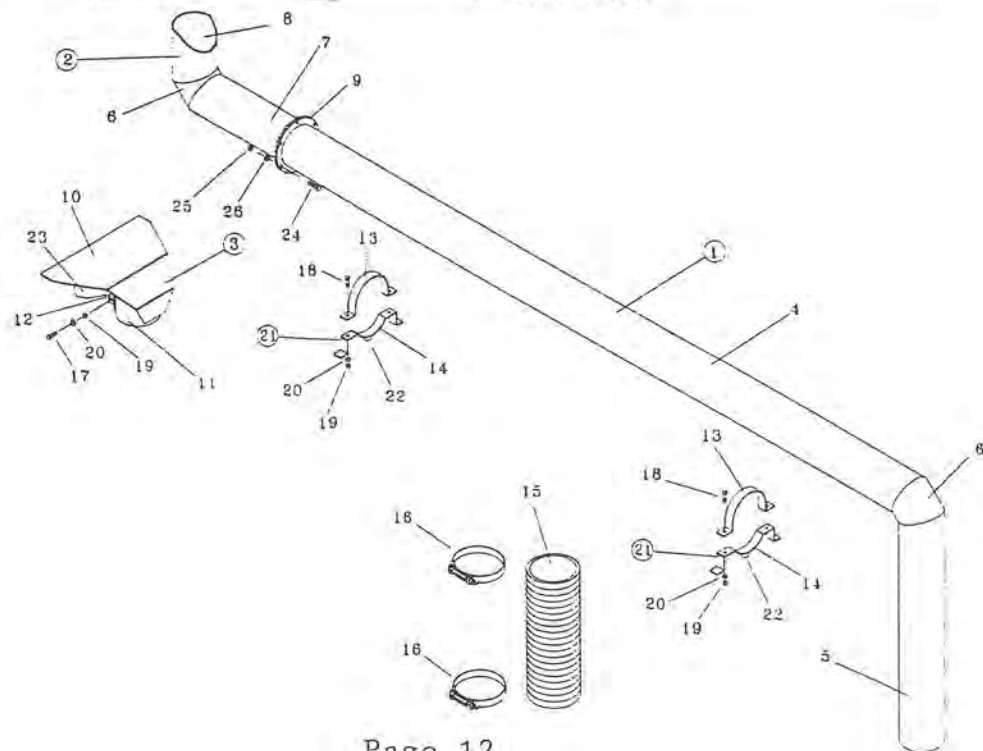

DISCHARGE PIPE ASSEMBLY

<u>Keys</u>	<u>Parts Number</u>	<u>Description</u>	<u>Qty</u>
1	364-19-00-000	Discharge Pipe Assembly - 14000L	1
	359-30-00-000	Discharge Pipe Assembly - 15000L	1
	362-59-00-000	Discharge Pipe Assembly - 9000L & 12000L	1
	362-20-00-000	Discharge Pipe Assembly - 7000L	1
2	364-25-00-000	Discharge Pipe End Section	1
3	364-68-00-000	Splash Plate Assembly	1
4	364-19-00-065	Horizontal Discharge Pipe - 9, 12, & 14000L	1
	359-30-00-108	Horizontal Discharge Pipe - 15000L	1
5	362-20-00-068	Horizontal Discharge Pipe - 7000L	1
	364-19-00-064	Vertical Discharge Pipe 14, & 15000L	1
	364-20-00-184	Vertical Discharge Pipe 7, 9 & 12000L	1
6	364-19-00-082	Discharge Pipe Corner Piece	2
7	364-25-00-088	Discharge Pipe Flange Piece	1
8	364-25-00-067	Discharge Pipe End Piece	1
9	364-19-00-087	Discharge Pipe Flange	2
10	364-21-00-069	Splash Plate	1
11	364-68-00-215	Clamping Tube	1
12	364-21-00-071	Clamping Tube Bracket	2
13	364-00-00-083	Discharge Clamp Upper Piece	2
14	364-50-00-084	Discharge Clamp Base Piece	2
15	364-00-00-066	Flex Hose	1
16	R02482	6" Clamp	2
17	R07622	3/8 x 2 1/2 Hex Bolt	2
18	R07675	3/8 x 1 1/4 Hex Bolt	4
19	R07783	3/8 Hex Nut	6
20	R07803	3/8 Lock Washer	6
21	364-50-00-000	Discharge Clamp Base Assy.	2
22	364-50-00-165	Discharge Clamp Spacer	2
23	364-21-00-224	Splash Plate Wing	2
24	R07671	7/16 x 1 1/4 Hex Bolt	6
25	R07784	7/16 Hex Nut	6
26	R07804	7/16 Lock Washer	6