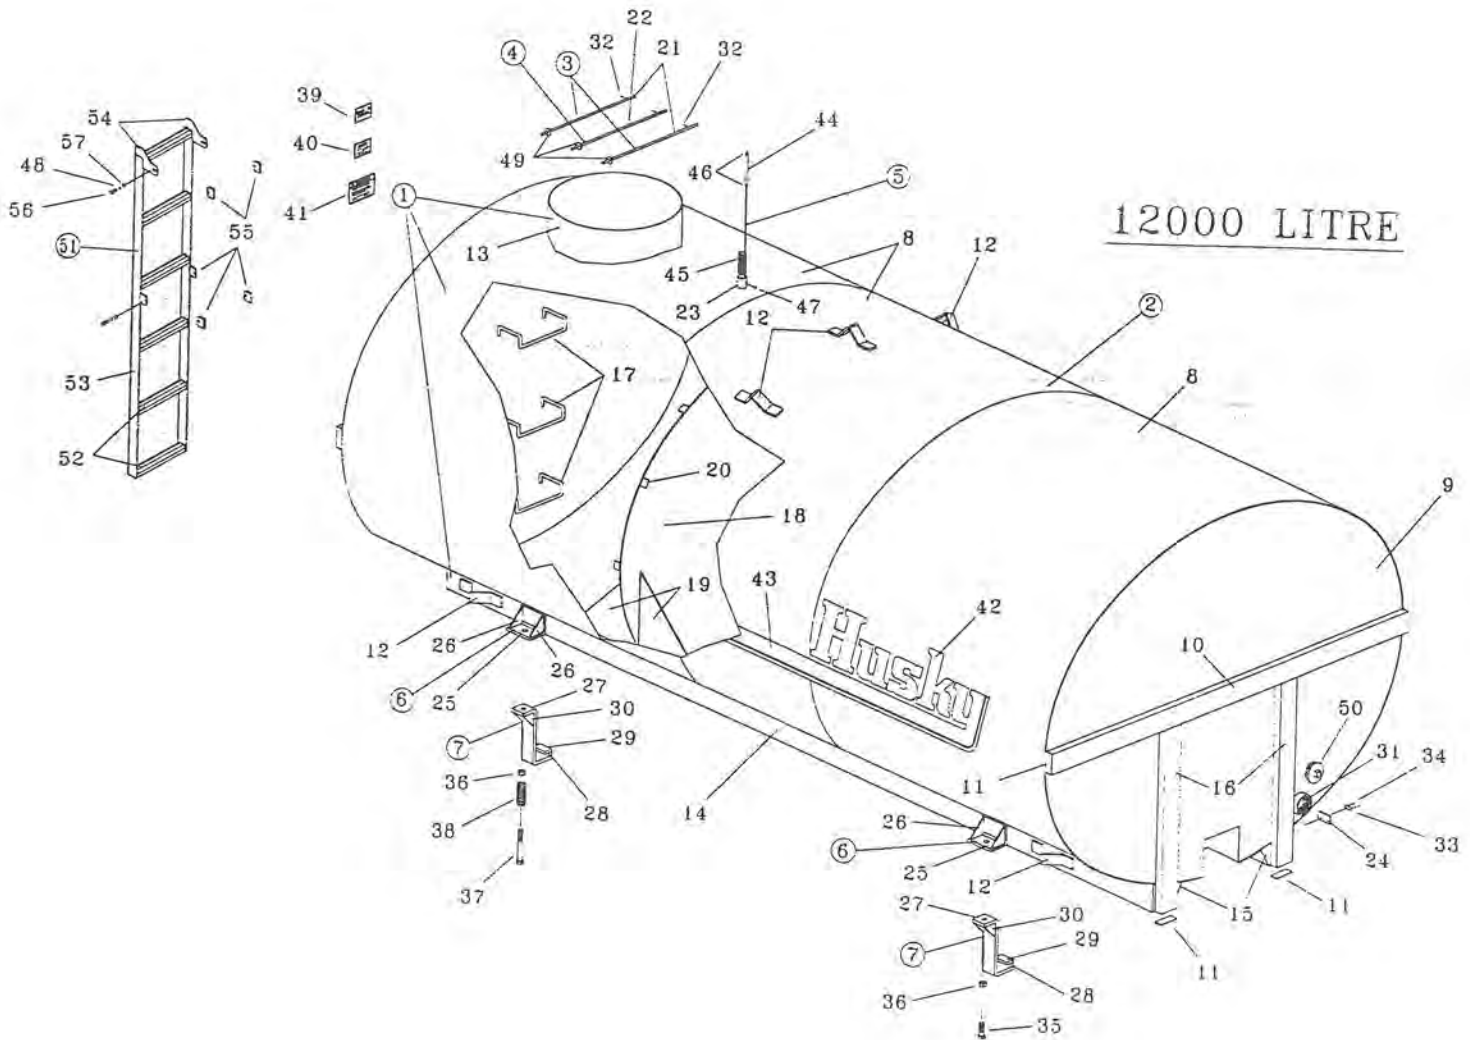

12000L TM 'E' TANK

<u>Keys</u>	<u>Parts Number</u>	<u>Description</u>	<u>Qty</u>
1	383-01-00-000	12000L Tank, Sill & Funnel Assy.	1
2	326-88-25-000	12000L Tank Assy.	1
3	364-47-00-000	Short Safety Bar Assy.	2
4	364-49-00-000	Long Safety Bar Assy.	1
5	340-62-00-000	Husky Flag Kit	1
6	316-22-00-000	Hold Down Bracket Assy.	4
7	316-24-00-000	Hold Down Assy.	4
8	326-88-25-278	12000L Tank Shell	3