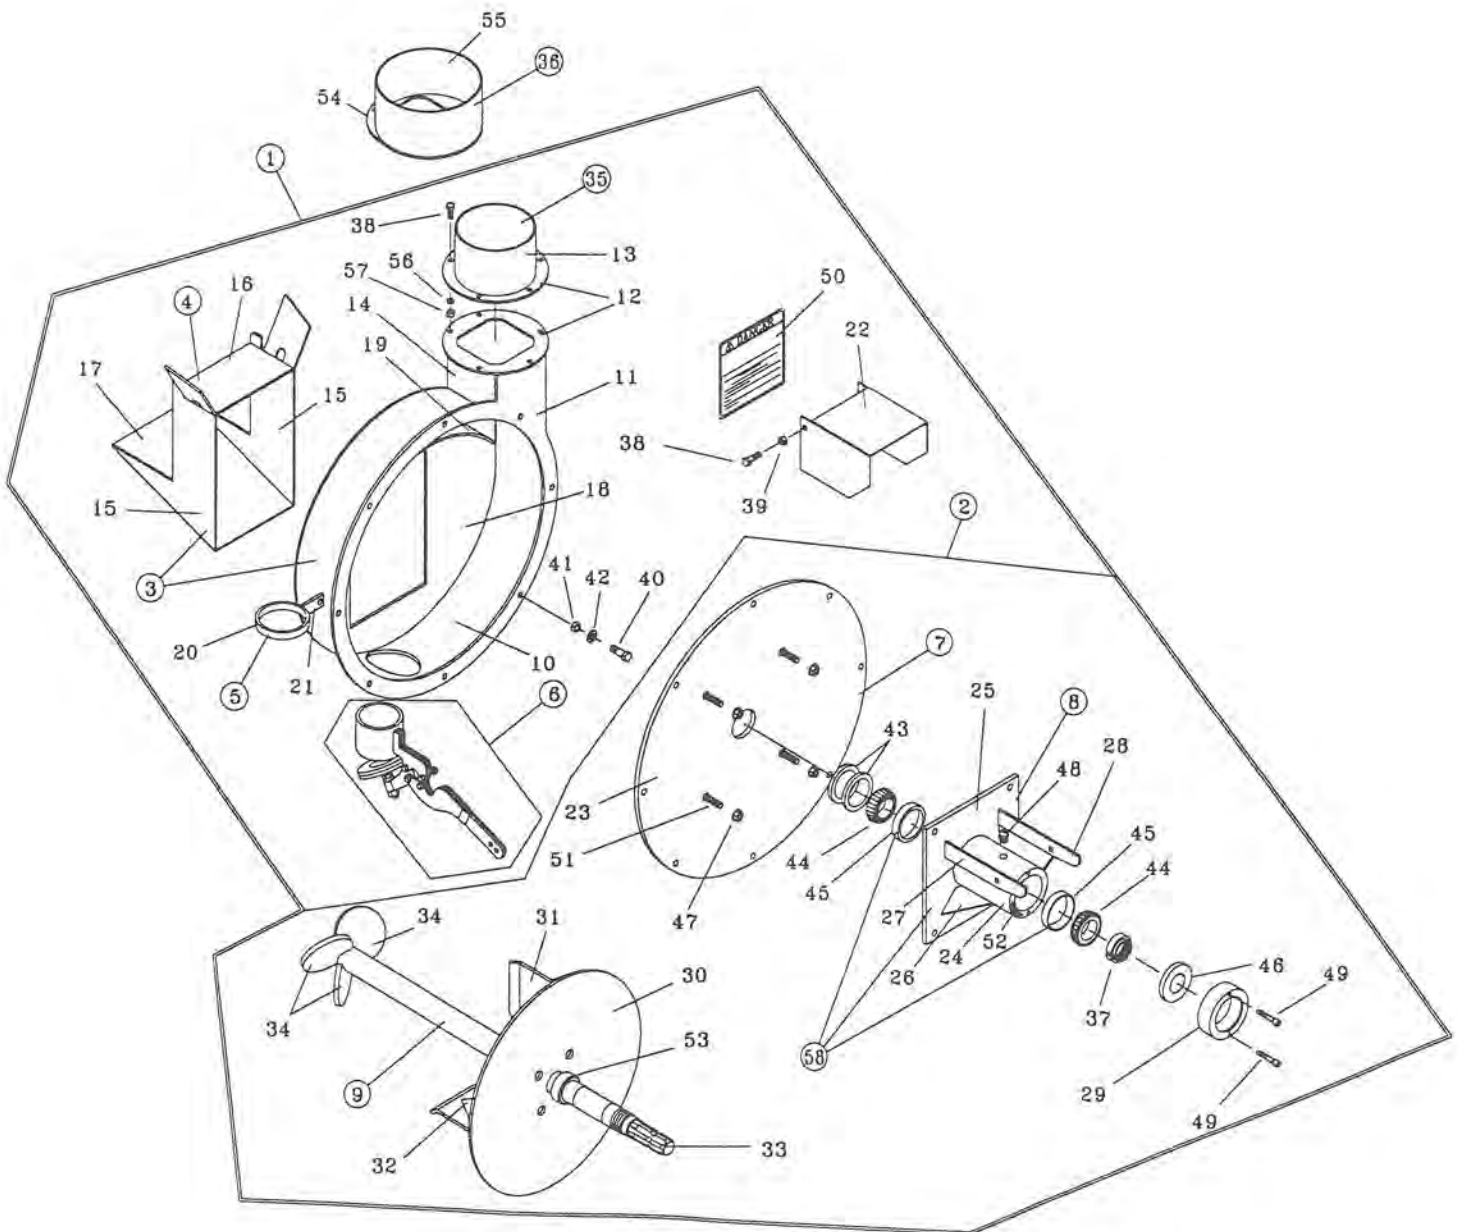

FAN & HOUSING KIT CONTINUED

<u>Keys</u>	<u>Parts Number</u>	<u>Description</u>	<u>Qty</u>
45	R20113	Cup	2
46	R21196	Seal - 1.5 X 2.835 X .313	1
47	R07879	7/16 Flange Nut	4
48	R08188	1/4 " Npt Grease Fitting	1
49	R08175	5/16-18 Unc X 1 3/4 Cap Screw	2
50	R09785	"Danger" Decal	1
51	R07774	7/16 X 1 1/4 Carriage Bolt Gr. 5 Black	4
52	R04100	Silicone Sealant	1
53	R20238	Hardened Sleeve	1
54	358-92-01-301	Discharge Ring - 8"	1
55	358-92-01-302	Discharge Tube	1
56	R07803	3/8 Lock Washer	5
57	R07783	3/8 Hex Nut	5
58	364-61-01-000	Brg Holder Assembly With Cups	1