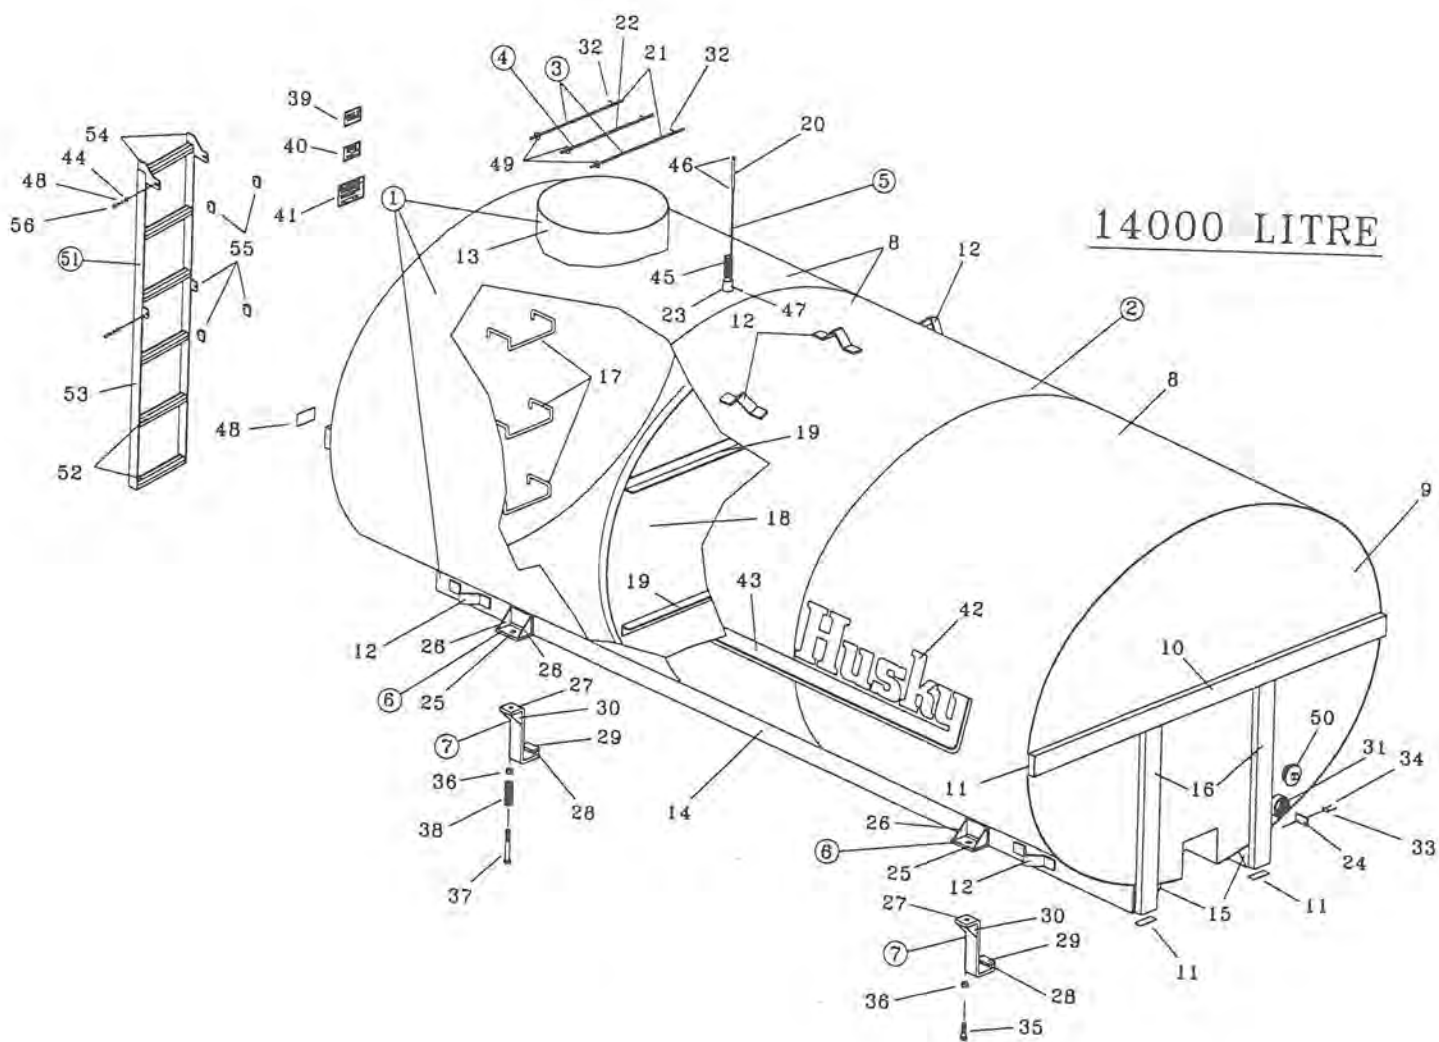

14000L TM 'E' TANK

<u>Key</u>	<u>Parts Number</u>	<u>Description</u>	<u>Qty</u>
1	384-01-00-000	14000 L Tank, Sill & Funnel Assy	1
2	330-66-21-000	14000 L Tank Assy	1
3	364-47-00-000	Short Safety Bar Assy	2
4	364-49-00-000	Long Safety Bar Assy	1
5	340-62-00-000	Husky Flag Kit	1
6	316-22-00-000	Hold Down Bracket Assy	4
7	316-24-00-000	Hold Down Assy	4
8	330-66-21-255	14000 L Tank Shell	3