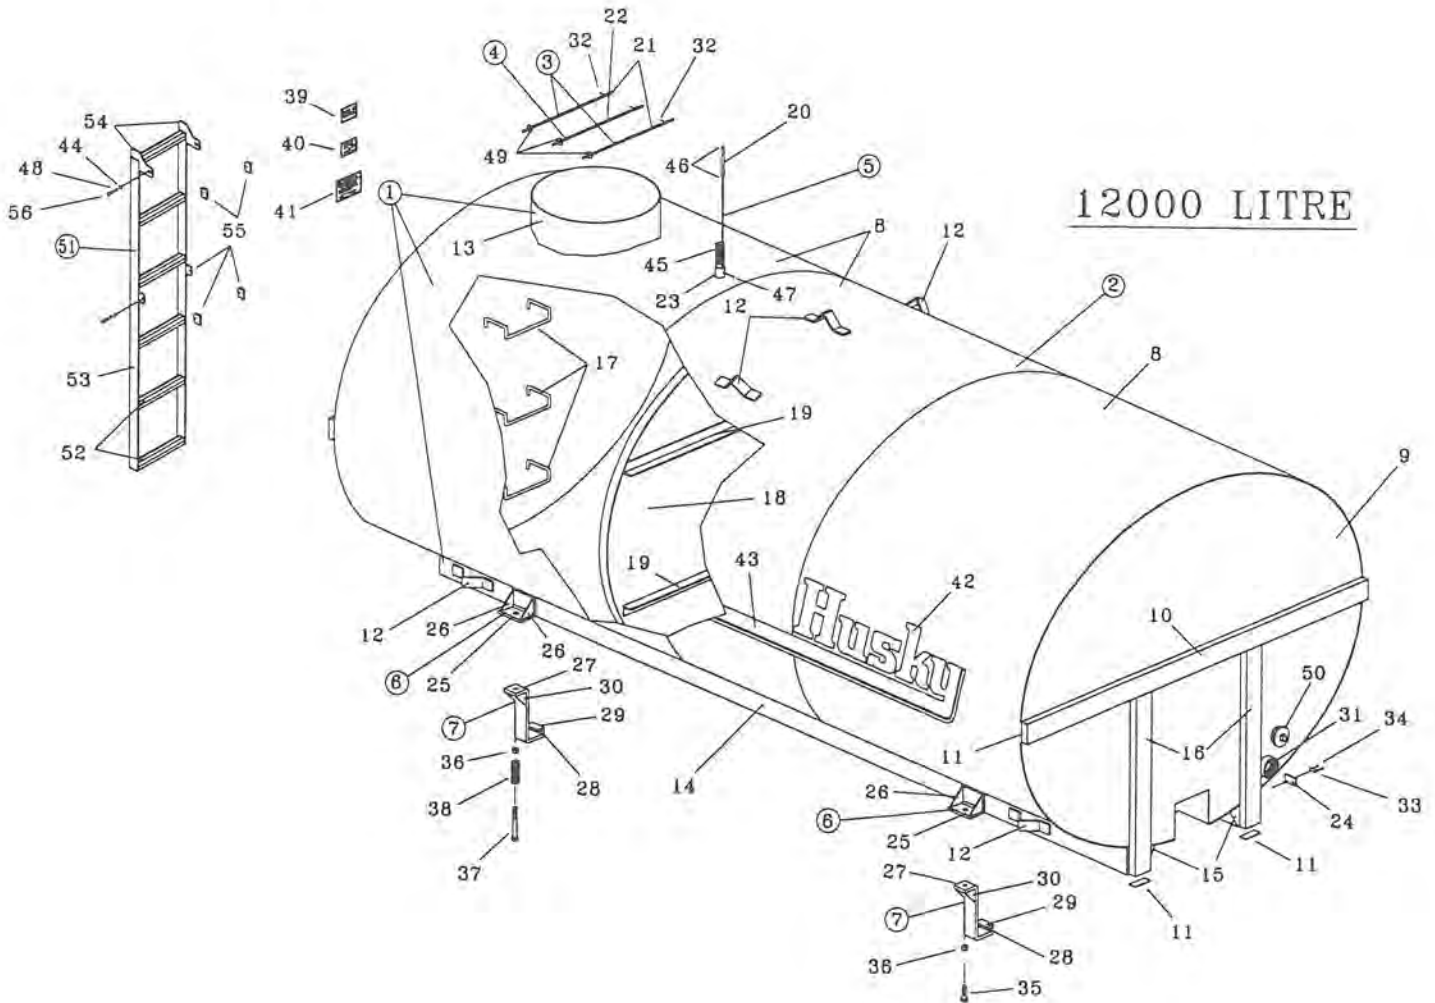

12000L TM 'E' TANK

<u>Keys</u>	<u>Parts Number</u>	<u>Description</u>	<u>Qty</u>
1	383-01-00-000	12000L Tank, Sill & Funnel Assy.	1
2	326-88-25-000	12000L Tank Assy.	1
3	364-47-00-000	Short Safety Bar Assy.	2
4	364-49-00-000	Long Safety Bar Assy.	1
5	340-62-00-000	Husky Flag Kit	1
6	316-22-00-000	Hold Down Bracket Assy.	4
7	316-24-00-000	Hold Down Assy.	4
8	326-88-25-278	12000L Tank Shell	3