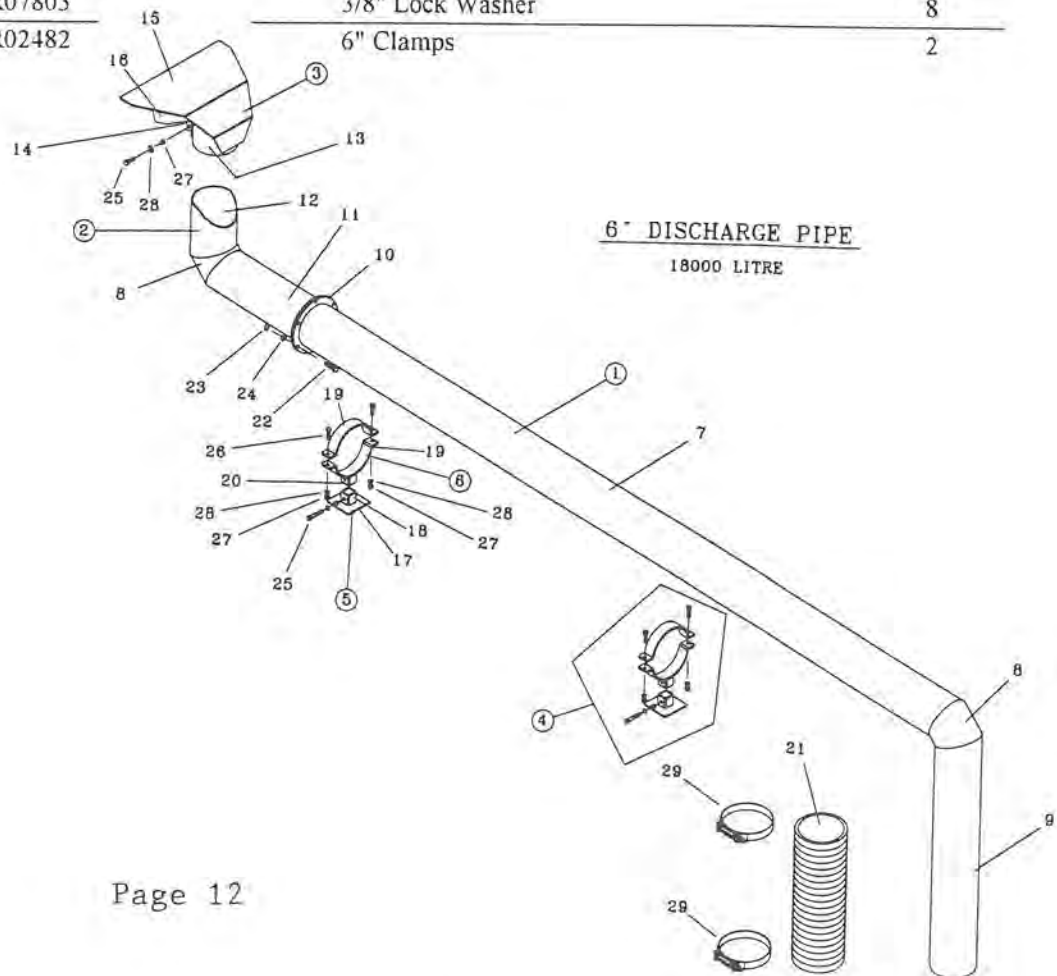

18000L DISCHARGE PIPE ASSEMBLY

<u>Keys</u>	<u>Parts Number</u>	<u>Description</u>	<u>Qty</u>
1	358-32-00-000	Discharge Pipe Assy - 18000L	1
2	364-25-00-000	Discharge Pipe End Section	1
3	364-68-00-000	Splash Plate Assy.	1
4	357-16-00-000	6" Discharge Pipe & Holder	2
5	357-16-01-000	Base Holder Assy.	2
6	357-16-02-000	Pipe Holder Assy	2
7	359-30-00-108	18000L Discharge Pipe - 6"	1
8	364-19-00-082	Discharge Pipe Corner Piece	2
9	358-32-00-109	Vertical Discharge Pipe	1
10	364-19-00-087	Flange	2
11	364-25-00-088	Discharge Pipe Flange Piece	1
12	364-25-00-067	Discharge Pipe End Piece	1
13	364-68-00-215	Clamping Tube	1
14	364-21-00-071	Clamping Tube Bracket	2
15	364-21-00-069	Splash Plate	1
16	364-21-00-224	Splash Plate Wing	2
17	357-16-01-130	Base Plate	2
18	357-16-01-131	Stub	2
19	357-16-00-133	Pipe Holder - 6"	4
20	357-16-02-137	Upper Stub	2
21	364-00-00-066	Flex Hose	1
22	R07671	7/16 X 1 1/4 Hex Bolt	6
23	R07784	7/16 Hex Nut	6
24	R07804	7/16 Lock Washer	6
25	R07622	3/8 X 2 1/2 Hex Bolt	4
26	R07620	3/8 X 1 1/2 Hex Bolt	4
27	R07783	3/8 Hex Nuts	8
28	R07803	3/8" Lock Washer	8
29	R02482	6" Clamps	2