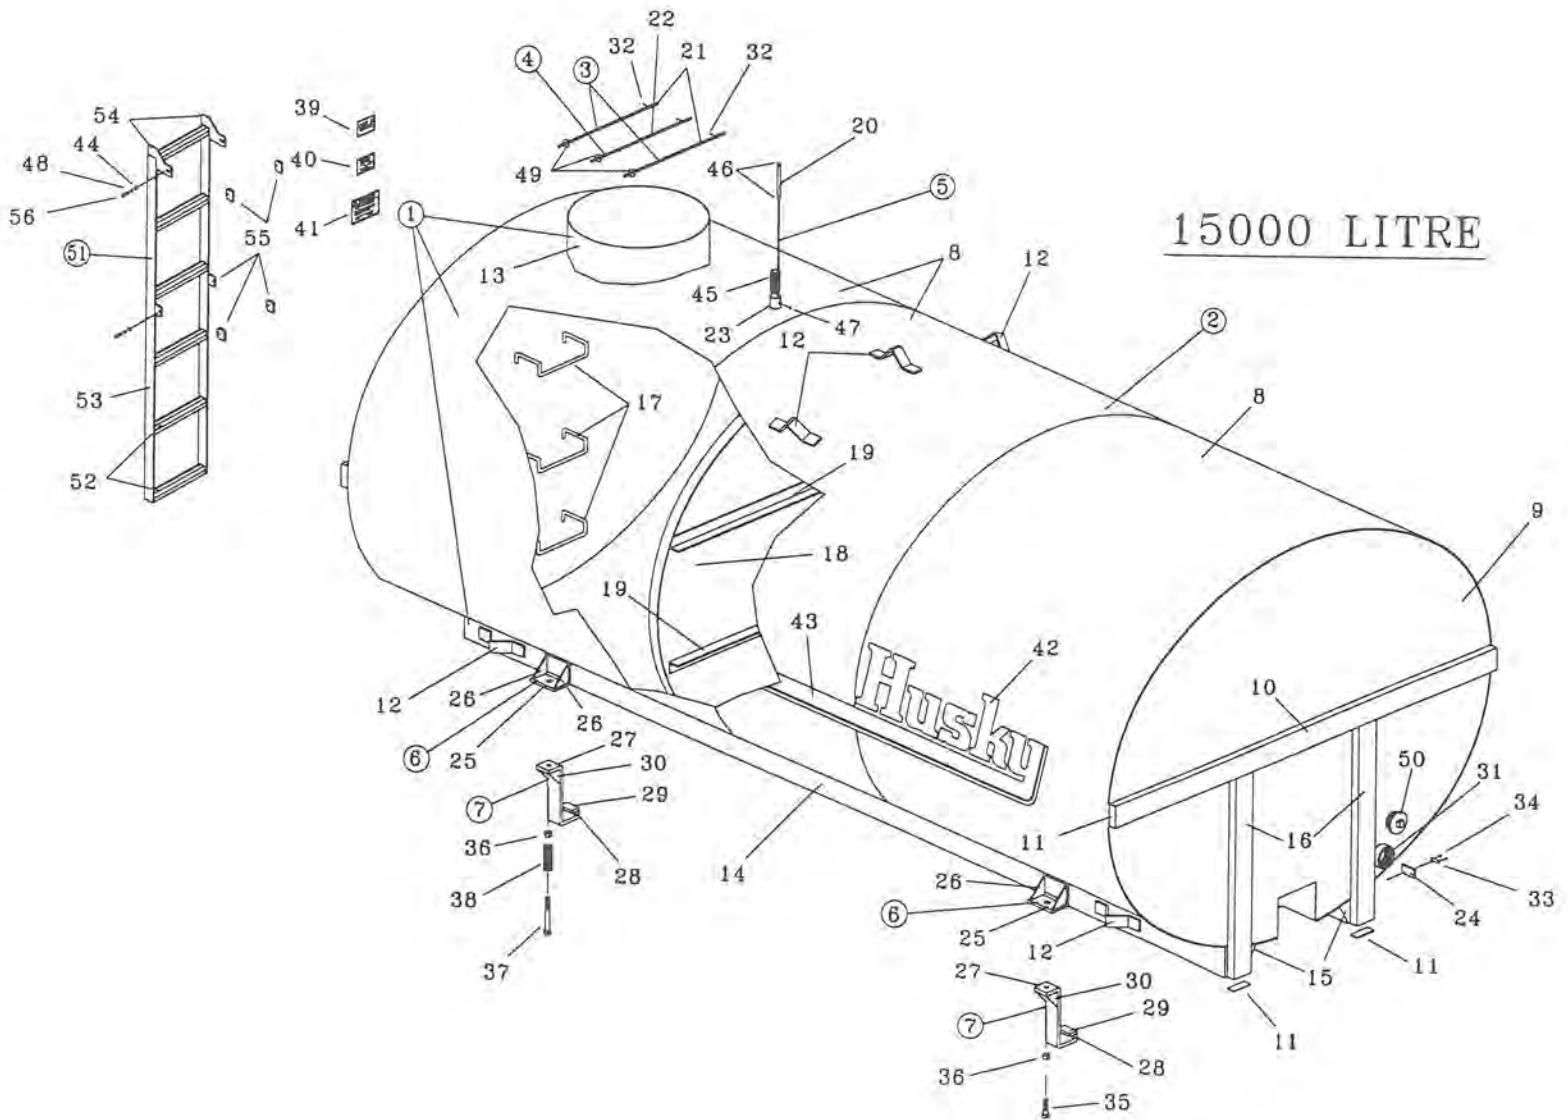

15000L TM 'E' TANK

<u>Key</u>	<u>Parts Number</u>	<u>Description</u>	<u>Qty</u>
1	385-01-00-000	15000 L Tank,Sill & Funnel Assy	1
2	335-01-01-000	15000 L Tank Assy	1
3	364-47-00-000	Short Safety Bar Assy	2
4	364-49-00-000	Long Safety Bar Assy	1
5	340-62-00-000	Husky Flag Kit	1
6	316-22-00-000	Hold Down Bracket Assy	4
7	316-24-00-000	Hold Down Assy	4
8	335-01-01-002	15000 L Tank Shell	3