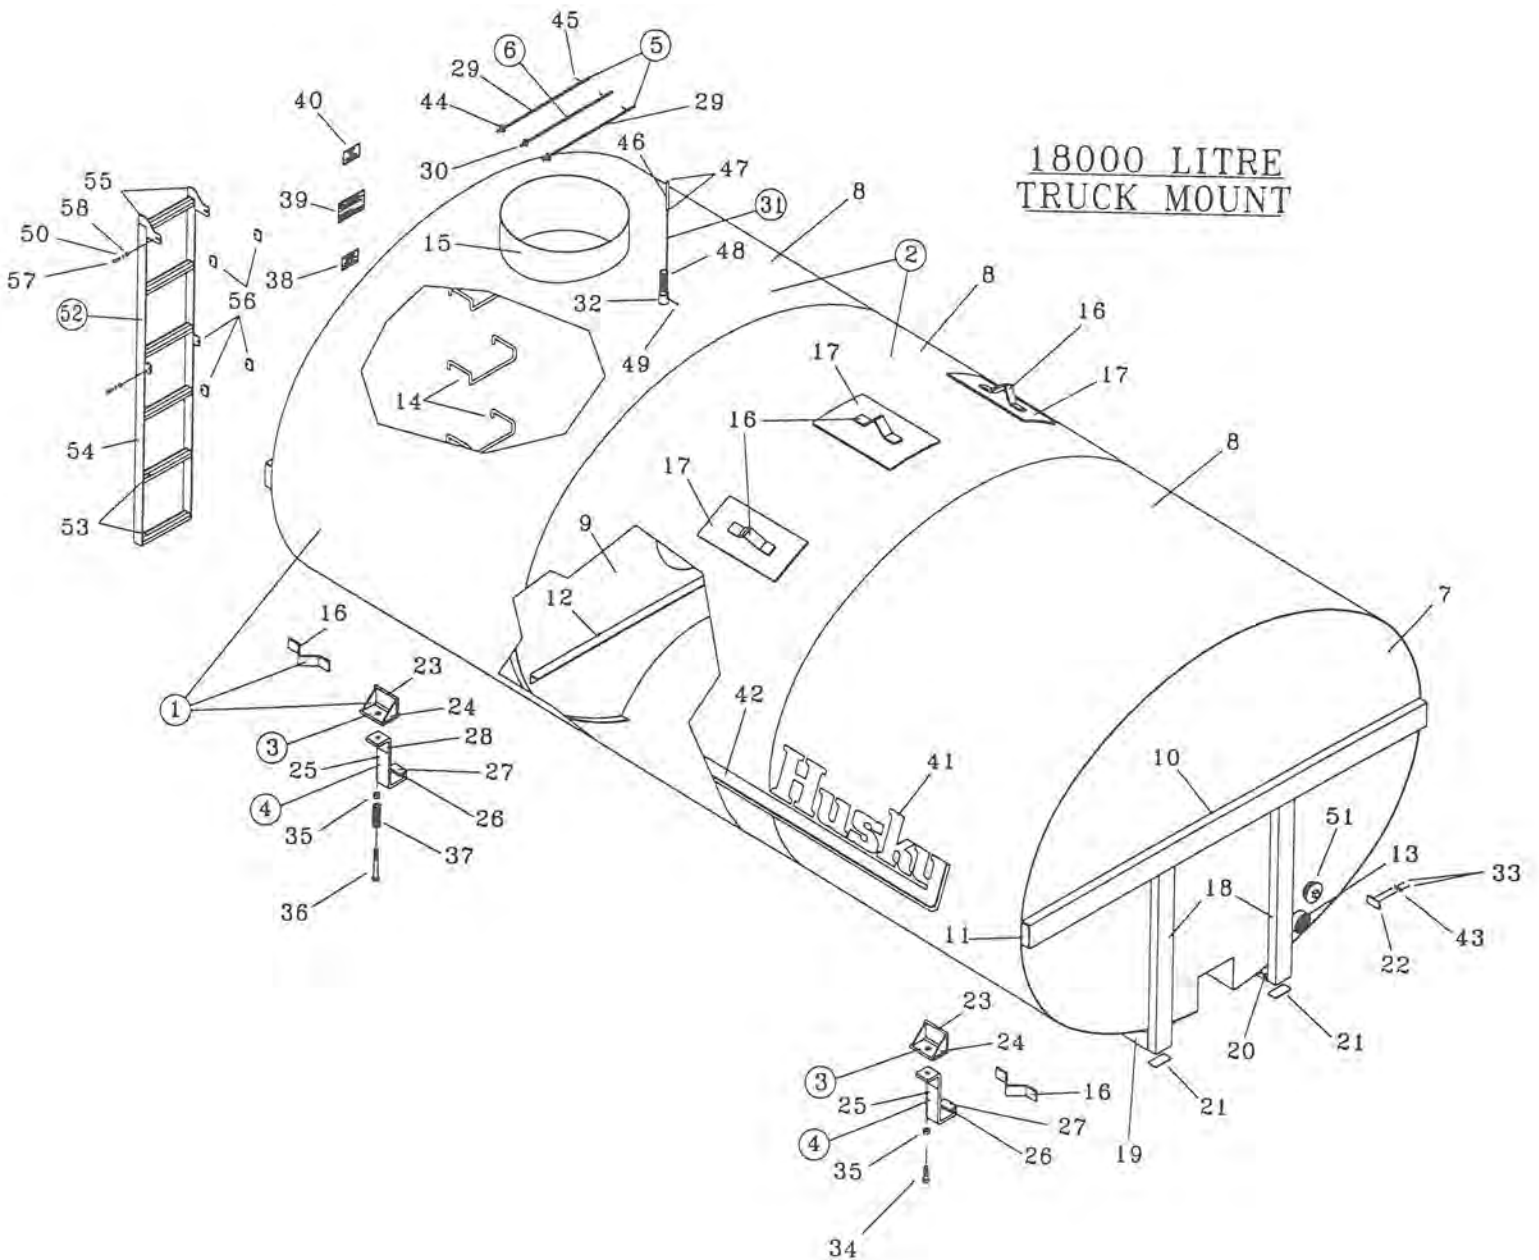

18000 L TM "E" TANK

<u>Key</u>	<u>Parts Number</u>	<u>Description</u>	<u>Qty</u>
1	386-01-00-000	18000 L "E" Tank.Sill & Funnel Assy	1
2	340-01-01-000	18000 L Tank Assy	1
3	316-22-00-000	Hold Down Bracket Assy	4
4	316-24-00-000	Hold Down Assy	4
5	364-47-00-000	Short Safety Bar Assy	2
6	364-49-00-000	Long Safety Bar Assy	1
7	340-01-01-300	Tank End	2
8	340-01-01-301	Tank Shell	3