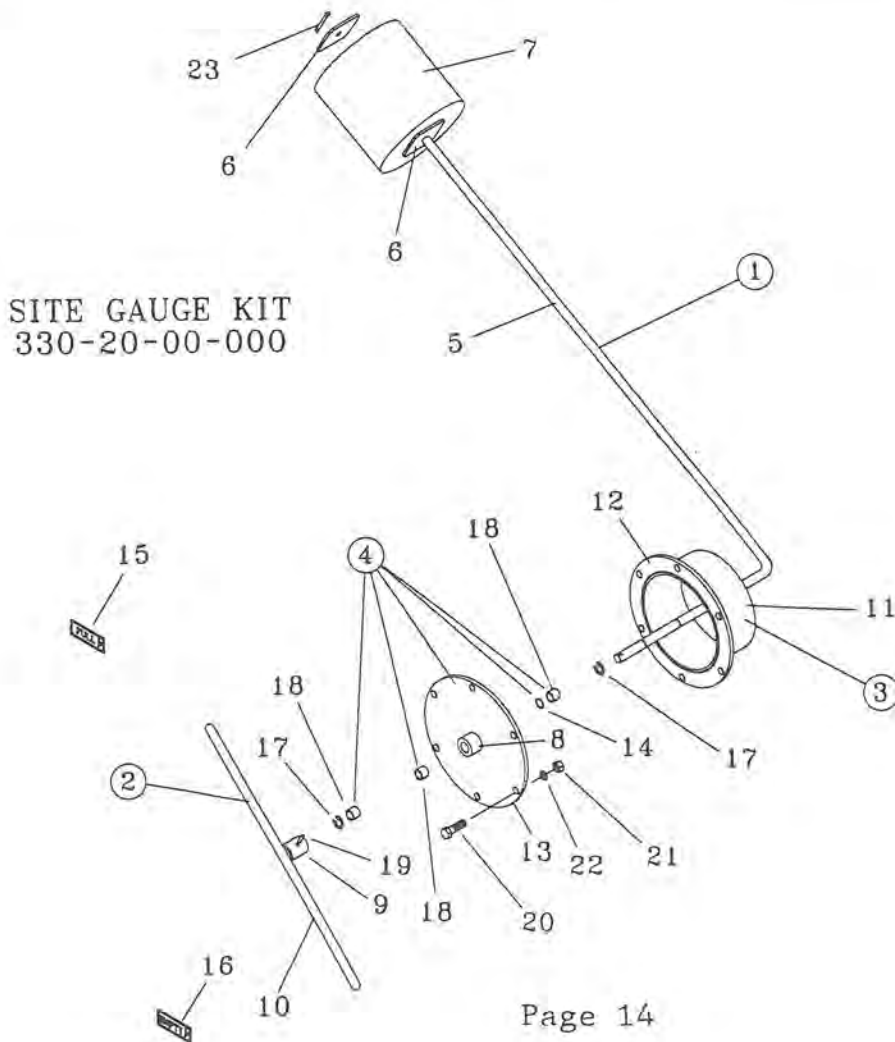

DRAIN PLUG KIT

<u>Keys</u>	<u>Parts Number</u>	<u>Description</u>	<u>Qty</u>
1	364-62-01-000	Drain Plug Sleeve Assy	1
2	364-62-04-000	Plug Assy	1
3	364-62-03-000	Handle Assy	1
4	364-62-00-199	Housing Brkt	2
5	364-62-01-200	Sleeve Linkage	1
6	364-62-01-201	Sleeve	1
7	364-62-02-202	Adjustment Rod	1
8	364-62-02-203	Plug Plate	1
9	364-62-02-204	Plug Rubber	1
10	364-62-00-205	Short Linkage	1
11	364-62-03-206	Lh Handle	1
12	364-62-03-207	Rh Handle	1
13	364-01-03-110	Drain Pipe	1
14	R08176	1/4-20 Unc X 7/8 Short Thrd Bolt	4
15	R08048	1/4-20 Lock Nut	4
16	R07885	1/2-13 Unc Hex Nyloc Nut	1
17	R08046	1/2-13 Unc Jam Nut	3
18	364-62-04-370	Plug Washer	1

DRAIN PLUG KIT
364-62-00-000

SITE GAUGE KIT

<u>Key</u>	<u>Parts Number</u>	<u>Description</u>	<u>Qty</u>
1	330-20-01-000	Float Arm Assy	1
2	330-20-02-000	Indicator Arm Assy	1
3	330-20-03-000	Access Tube Assy	1
4	330-20-04-000	Cover Plate Assy	1
5	330-20-01-551	Float Arm	1
6	330-20-01-552	Float Straps	2
7	330-93-00-375	Float	1
8	330-20-04-562	Bronze Bearing Holder	1
9	330-20-02-553	Indicator Arm Hub	1
10	330-20-02-554	Indicator Arm	1
11	330-20-03-556	Access Tube	1
12	330-20-03-560	Access Tube Flange	1
13	330-20-00-557	Cover Plate	1
14	R20865	1/2 X 5/8 X 1/16" O Ring	1
15	R09529	"Full" Decal	1
16	R09530	"Empty" Decal	1
17	R07974	External Retaining Ring	2
18	R21173	1/2 X 5/8 X 1/2" Bronze Bushing	3
19	R08241	3/16 X 1 Stainless Steel Roll Pin	1
20	R07675	3/8 X 1 1/4" Hex Bolt	6
21	R07783	3/8" Hex Nut	6
22	R07803	3/8" Lock Washer	6
23	R08207	5/32 X 1 1/2" Ss Cotter Pin	1