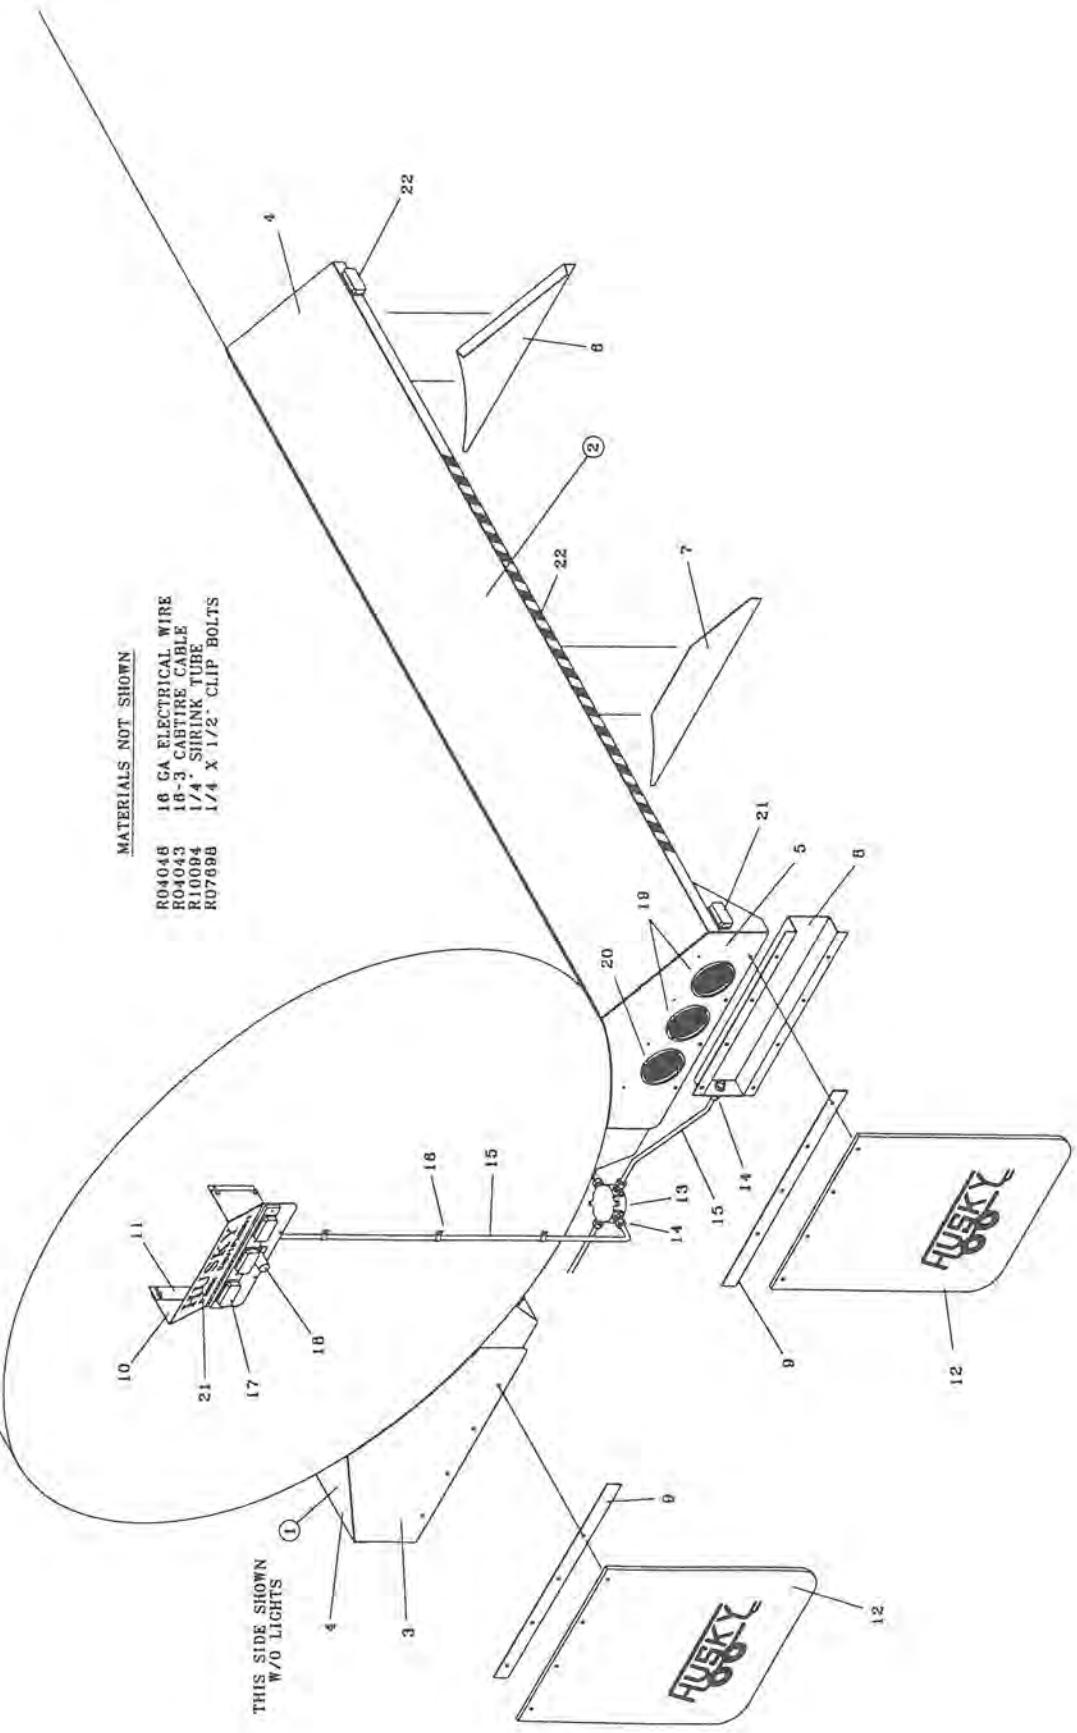

MATERIALS NOT SHOWN

- RO4046 16 GA ELECTRICAL WIRE
- RO4043 16-3 CABTIRE CABLE
- R10094 1/4" SHRINK TUBE
- RO7698 1/4 X 1/2" CLIP BOLTS

THIS SIDE SHOWN
W/O LIGHTS

ACCESSORIES

<u>Keys</u>	<u>Parts Number</u>	<u>Description</u>	<u>Qty</u>	
1	332-27-00-000	Taper Fender Kit-No Lights-8 Ft O A 14000 & 15000L	1	
	327-29-00-000	Taper Fender Kit-No Lights-8Ft O A 12000L		
	386-02-00-000	Taper Fender Kit-No Lights-8' 6" O A 18000 & 23000L		
2	332-31-00-000	Taper Fender Kit W/Lights-8Ft O A 14000 & 15000L	1	
	327-32-00-000	Taper Fender Kit W/Lights-8 Ft OA 12000L		
	386-03-00-000	Taper Fender Kit W/Lights-8' 6" O A 18000 & 23000L		
3	332-27-00-069	14000L & 15000L Fender End-No Lights R.H 8 Ft. OA	1	
	332-27-00-070	14000L & 15000L Fender End-No Lights L.H 8Ft O A	1	
	327-29-00-076	12000L Fender End-No Lights Rh 8Ft O A	1	
	327-29-00-077	12000L Fender End-No Lights LH 8Ft OA	1	
	386-02-00-013	18000L & 23000L Fender Ends-No Lights Rh 8' 6" O A	1	
	386-02-00-014	18 & 23000L Fender Ends-No Lights L.H 8' 6"O A	1	
4	332-27-00-054	14000 & 15000L Fender-8Ft OA	1	
	327-29-00-061	12000L Fender-8 Ft O A	1	
5	386-02-00-015	18000L & 23000L Fender-8' 6" O A	1	
	332-31-00-071	R H Fender End W/Lights-8Ft O A 14000 & 15000L	1	
	332-31-00-072	LH Fender End W/Lights-8Ft OA 14000 & 15000L	1	
	327-32-00-074	Rh Fender End W/Lights-8Ft O A 12000L	1	
	327-32-00-075	Lh Fender End W/Lights-8Ft O A 12000L	1	
	386-03-00-016	R H Fender End W/Lights-8' 6" O A 18 & 23000L	1	
6	386-03-00-017	LH Fender End W/Lights-8' 6" OA 18 & 23000L	1	
	332-27-00-056	14000 & 15000L Front End Plate L H	1	
7	332-27-00-053	14000 & 15000L Front End Plate R H	1	
	327-29-00-062	12000L Front End Plate R H	1	
	327-29-00-063	12000L Front End Plate LH	1	
	386-02-00-018	18000 & 23000L Front End Plate R H	1	
	386-02-00-019	18000 & 23000L Front End Plate L H	1	
	332-27-00-055	14000 & 15000L Fender Gusset	2	
	327-29-00-064	12000L Fender Gusset	2	
	386-02-00-020	18000 & 23000L Fender Gusset	2	
	8	332-31-00-073	Inside Light Cover	2
	9	372-00-00-032	Mudflap Clamp Strap	2
10	372-00-00-045	Sticker Plate	1	
11	372-00-00-046	Sticker Plate Bracket	2	
12	R09528	Mud Flap	2	
13	R10192	Aluminium Junction Box W/Lid	1	
14	R10194	Water Tight Connectors	-	
15	R04060	1/2" Plastic Tube	-	
16	R21082	Hose Clips	-	
17	R10091	3 Cluster Clearance Light	1	
18	R10093	Licence Plate Light	1	
19	R10087	4" Stop & Tail Light	4	
20	R10088	4" Clear Backup Light	2	
21	R10089	Red Clearance Light	2	
22	R10090	Amber Clearance Light	2	
21	R09502	Husky Decal		
22	R10361	Reflective Tape