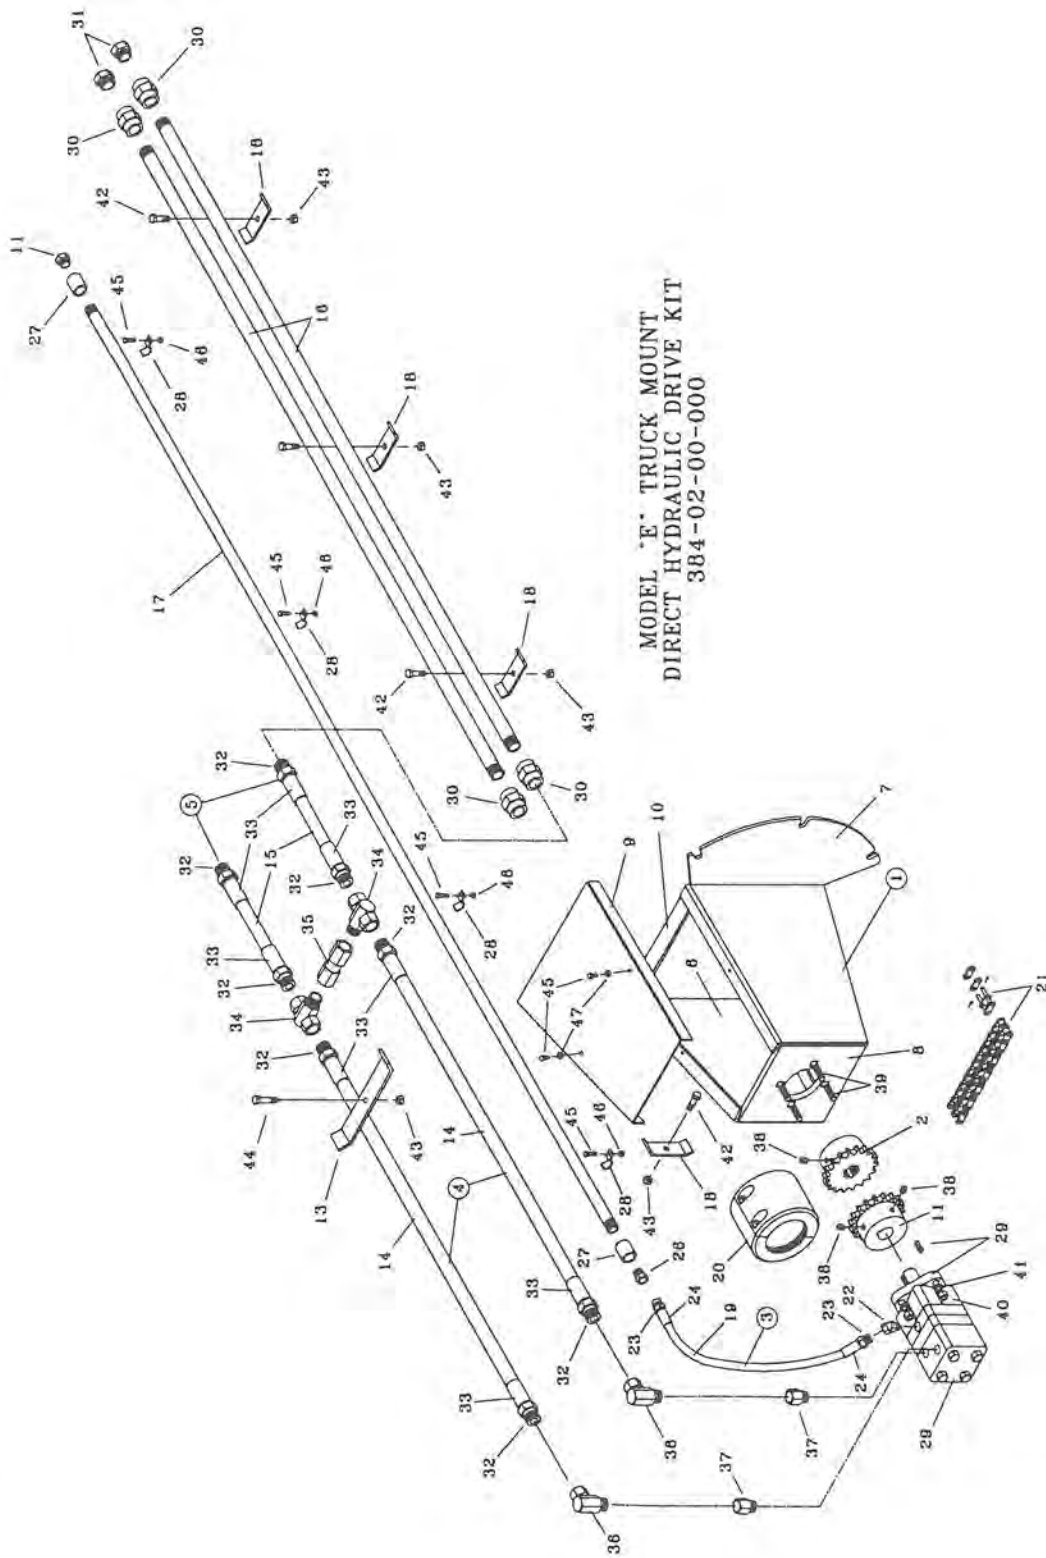

'E' TM DIRECT HYD. DRIVE KIT

<u>Keys</u>	<u>Parts Number</u>	<u>Description</u>	<u>Qty</u>
1	384-02-01-000	Direct Drive Mount Plate Assy.	1
2	384-02-00-076	#60 - 18 Sprocket W/6T Spline	1
3	384-02-03-000	Case Drain Hyd. Hose Assy.	1
4	364-48-24-000	Hydraulic Hose Assy.	2
5	351-03-00-000	Hydraulic Hose Assy.	2
6	384-02-01-002	R.H. Extension Plate	1
7	384-02-01-003	L.H. Extension Plate	1
8	384-02-01-004	Motor Mount Plate	1
9	384-02-00-005	Guard	1
10	384-02-01-012	Reinforcing Strap	1
11	R02146	1/2" Plastic Pipe Plug	1
12	364-48-23-162	Spline Adaptor	1
13	384-02-00-008	Hydraulic Hose Clamp	1
14	364-48-24-163	Hydraulic Hose 3/4"	2
15	351-03-00-004	Hydraulic Hose 3/4	2
16	384-02-00-009	3/4" Hydraulic Pipe	2
17	384-02-00-010	1/2" Hydraulic Pipe	1
18	351-00-00-009	Hydraulic Pipe Fastener	4
19	384-02-03-011	1/4" Hydraulic Hose	1
20	R20617	#60-18 Coupling Cover	1
21	R20883	#60 Coupling Chain W/Conn Link	1
22	R21308	7/16 Sae X 1/4 Npt X 45 Deg. Adaptor	1
23	R20802	1/4" Npt Male Stem	1
24	R21231	Ferrule	2
25	R20803	3/8 Npt Male Stem	1
26	R02043	1/2 - 3/8 Bushing	1
27	R02059	1/2" Pipe Coupling	2
28	R21104	Pipe Clip	4
29	R21422	Ms160 Hydraulic Motor W/Key	1
30	R21401	3/4" Hydraulic Coupling	4
31	R21406	3/4" Plastic Plug	2
32	R21241	3/4" Male Stem	8
33	R20824	3/4" Ferrule	8
34	R21393	3/4 Npt Hydraulic Swivel Tee	2
35	R21202	3/4" Npt In Line Check Valve	1
36	R21332	3/4" Npt 90 Deg. Swivel Adaptor	2
37	R20815	7/8 Sae X 3/4" Npt Straight Swivel	2
38	R07911	3/8 X 3/4 Set Screw	4
39	R07744	1/2 X 2 Carriage Bolt	4
40	R07785	1/2" Hex Nut	4
41	R07805	1/2" Lock Washer	4
42	R07620	3/8 X 1 1/2 Hex Bolt	4
43	R08247	3/8" Nyloc Hex Nut	5
44	R07725	3/8 X 2 1/2" Hex Bolt	1
45	R07698	1/4 X 1/2 Hex Bolt	6
46	R07781	1/4" Hex Nut	4
47	R07801	1/4 Lock Washer	2