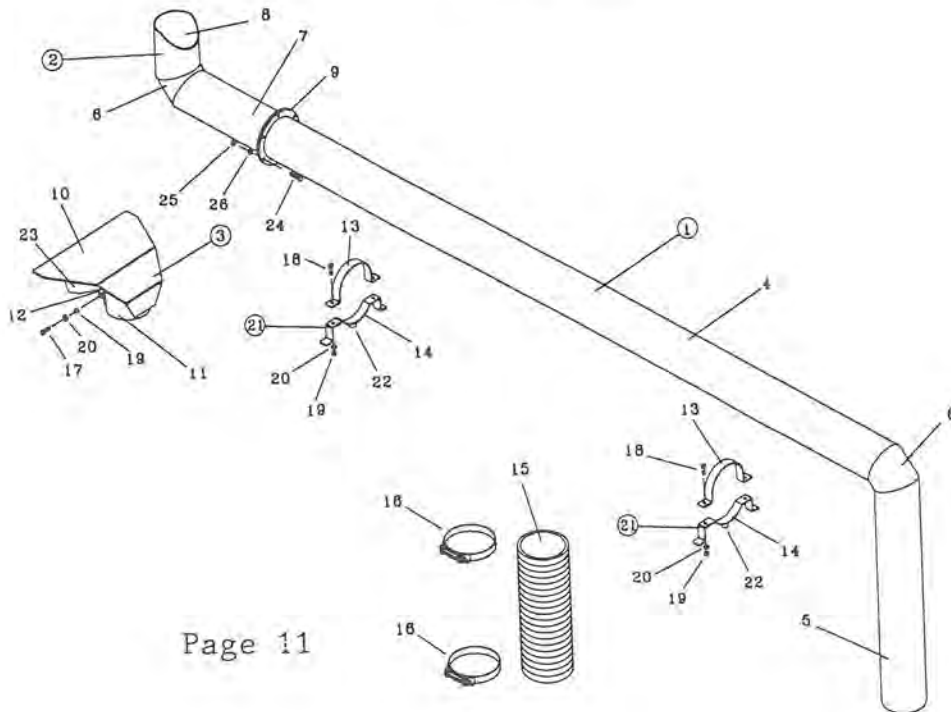

DISCHARGE PIPE ASSEMBLY

<u>Keys</u>	<u>Parts Number</u>	<u>Description</u>	<u>Qty</u>
1	364-19-00-000	Discharge Pipe Assembly - 14000L	1
	359-30-00-000	Discharge Pipe Assembly - 15000L	1
	362-59-00-000	Discharge Pipe Assembly - 9000L & 12000L	1
	362-20-00-000	Discharge Pipe Assembly - 7000L	1
2	364-25-00-000	Discharge Pipe End Section	1
3	364-68-00-000	Splash Plate Assembly	1
4	364-19-00-065	Horizontal Discharge Pipe - 9, 12, & 14000L	1
	359-30-00-108	Horizontal Discharge Pipe - 15000L	1
5	362-20-00-068	Horizontal Discharge Pipe - 7000L	1
	364-19-00-064	Vertical Discharge Pipe 14, & 15000L	1
	364-20-00-184	Vertical Discharge Pipe 7, 9 & 12000L	1
6	364-19-00-082	Discharge Pipe Corner Piece	2
7	364-25-00-088	Discharge Pipe Flange Piece	1
8	364-25-00-067	Discharge Pipe End Piece	1
9	364-19-00-087	Discharge Pipe Flange	2
10	364-21-00-069	Splash Plate	1
11	364-68-00-215	Clamping Tube	1
12	364-21-00-071	Clamping Tube Bracket	2
13	364-00-00-083	Discharge Clamp Upper Piece	2
14	364-50-00-084	Discharge Clamp Base Piece	2
15	364-00-00-066	Flex Hose	1
16	R02482	6" Clamp	2
17	R07622	3/8 X 2 1/2 Hex Bolt	2
18	R07675	3/8 X 1 1/4 Hex Bolt	4
19	R07783	3/8 Hex Nut	6
20	R07803	3/8 Lock Washer	6
21	364-50-00-000	Discharge Clamp Base Assy.	2
22	364-50-00-165	Discharge Clamp Spacer	2
23	364-21-00-224	Splash Plate Wing	2
24	R07671	7/16 X 1 1/4 Hex Bolt	6
25	R07784	7/16 Hex Nut	6
26	R07804	7/16 Lock Washer	6